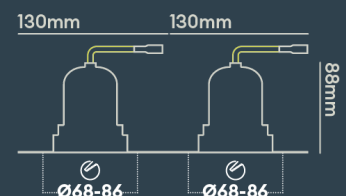

1901 DOWNLIGHT

Design your light! Modular Architectural Downlight Range

FEATURES

IP rating	IP20
CSP Switchable	Single CCT
Tilttable (°)	20
UGR	UGR<19
Dimmable Option	Yes (DALI-2)
LED Lifetime	L70 70,000h
Colour Rendering Index	CRI>90
Colour Consistency	SDCM3
Emergency Option	Yes, using converter
Rotation angle (°)	360

INSTALLATION INFORMATION

Input	220-240V AC
Maximum Ambient Temperature	40°C
Weight	400g
Insulation Coverable	No
Inrush Current	20A 17ms
Cut Out Size	68-86 x2
Construction Material	Aluminium
UK Bathroom Zone	N/A
Maximum ceiling thickness	40 mm
SELV	Yes
Electric Class (1, 2, 3)	II
Suitable for coastal areas	No
Install Connector Type	Loop in / Loop out
UK Building Regulations	Part P, L & B
FR Building Regulations	Satisfait les essais au fil incandescent: 650°C
Mounting Options	Recessed
Part B Fire Rating	Solid Timber 30/60/90min, I-Joist 30min, Metal Web 30min
Dimmer Type	DALI
Power Factor	0.80

PHOTOMETRICS @ 25°C

Product code	Finish	Type	W	Colour	Beam	lm	lm/W	Lx @ 1m	Energy
BDL04A27WM	Matt white RAL9003	White Baffle Double Trimless	18W	2700K	50°	2 x 850	94	2 x 1350	
BDL04A27WV	Matt white RAL9003	White Baffle Double Trimless	18W	2700K	50°	2 x 850	94	2 x 1350	
BDL04A30MD	Matt white RAL9003	White Baffle Double Trimless	18W	3000K	24°	2 x 850	94	2 x 3350	
BDL04A30MM	Matt white RAL9003	White Baffle Double Trimless	18W	3000K	24°	2 x 850	94	2 x 3350	
BDL04A30MV	Matt white RAL9003	White Baffle Double Trimless	18W	3000K	24°	2 x 850	94	2 x 3350	
BDL04A30ND	Matt white RAL9003	White Baffle Double Trimless	18W	3000K	15°	2 x 850	94	2 x 7816	
BDL04A30NM	Matt white RAL9003	White Baffle Double Trimless	18W	3000K	15°	2 x 850	94	2 x 7816	
BDL04A30NV	Matt white RAL9003	White Baffle Double	18W	3000K	15°	2 x 850	94	2 x 7816	

IP65 Available in IP65 for various applications