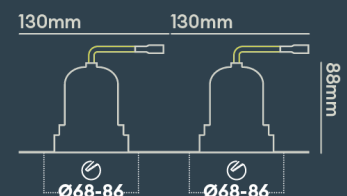

Integrated LED using premium components to achieve 70,000 hours/60 years lifetime

PATENT: **GB2576385 EP3648256 HK40014447**

PHOTOMETRICS @ 25°C

Product code	Finish	Type	W	Colour	Beam	lm	lm/W	Lx @ 1m	Energy
BDL03A28WM	Matt white RAL9003	White Baffle Single Trimless	10W	1800K - 3000K	45°	600	60	1147	
BDL03F28MM	Matt white RAL9003	White Baffle Single Trimless	10W	1800K - 3000K	24°	600	60	3148	
BDL03F28MMI	Matt white RAL9003	White Baffle Single Trimless	10W	1800K - 3000K	24°	600	60	3148	
BDL03F28WM	Matt white RAL9003	White Baffle Single Trimless	10W	1800K - 3000K	45°	600	60	1147	
BDL03F28WMI	Matt white RAL9003	White Baffle Single Trimless	10W	1800K - 3000K	45°	600	60	1147	
BDL04A28MM	Matt white RAL9003	White Baffle Double Trimless	20W	1800K - 3000K	24°	2 x 600	60	2 x 3148	
BDL04A28WM	Matt white RAL9003	White Baffle Double Trimless	20W	1800K - 3000K	45°	2 x 600	60	2 x 1147	
BDL04F28MM	Matt white RAL9003	White Baffle Double Trimless	20W	1800K - 3000K	24°	2 x 600	60	2 x 3148	
BDL04F28MMI	Matt white RAL9003	White Baffle Double Trimless	20W	1800K - 3000K	24°	2 x 600	60	2 x 3148	
BDL04F28WM	Matt white	White Baffle	20W	1800K -	45°	2 x 600	60	2 x 1147	

BEAM ANGLE: **24°**

	RAL9003	Double Trimless	3000K
--	---------	--------------------	-------

Energy rating is a reflection of the LED light source.

WIRING INFORMATION

Cable Required for Connector	2 x twin & earth (6242Y 3x1.5mm ²) or 3-core cable (R02V 3x1.5mm ²)
Type of Wiring Required	Parallel