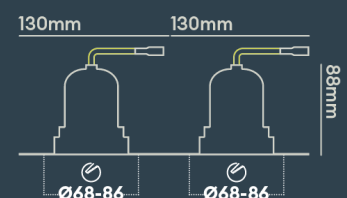

1901 DOWNLIGHT

Design your light! Modular Architectural Downlight Range

FEATURES

IP rating	IP20
CSP Switchable	Single CCT
Tilttable (°)	20
UGR	UGR<22
Dimmable Option	Yes (Mains)
LED Lifetime	L70 70,000h
Colour Rendering Index	CRI>90
Colour Consistency	SDCM3
Emergency Option	Yes, using converter
Rotation angle (°)	360

INSTALLATION INFORMATION

Input	220-240V AC
Maximum Ambient Temperature	40°C
Weight	400g
Insulation Coverable	No
Inrush Current	2.6A/0.3ms
Cut Out Size	68-86 x2
Construction Material	Aluminium
UK Bathroom Zone	N/A
Maximum ceiling thickness	40 mm
SELV	Yes
Electric Class (1, 2, 3)	II
Suitable for coastal areas	No
Install Connector Type	Loop in / Loop out
UK Building Regulations	Part P, L & B
FR Building Regulations	Satisfait les essais au fil incandescent: 650°C
Mounting Options	Recessed
Part B Fire Rating	Solid Timber 30/60/90min, I-Joist 30min, Metal Web 30min
Dimmer Type	Mains
Power Factor	0.80

IP65 Available in IP65 for various applications

DIM Mains, 1-10V & DALI-2 dimmable options

CRI>90 CRI 90 providing true colour appearance

WARRANTY

Warranty 7 years

FEATURES & BENEFITS

The 1901 family consists of a pendant, spot light and downlight all with a consistent design language

Use our product selector to choose from 1,800 different combinations

Designed & assembled in Northampton UK

Fixed, Adjustable, Round, Square, Trimless options available

Emergency options available

Fire-rated to 30 minutes for us in Solid timber, I-Joist and Metal Web ceiling joists

Integrated LED using premium components to achieve 70,000 hours/60 years lifetime

PATENT: **GB2576385 EP3648256 HK40014447**

PHOTOMETRICS @ 25°C