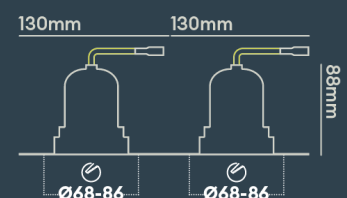

1901 DOWNLIGHT

Design your light! Modular Architectural Downlight Range

FEATURES

IP rating	IP20
CSP Switchable	Single CCT
Tilttable (°)	20
UGR	UGR<19
Dimmable Option	Yes (1-10V)
LED Lifetime	L70 70,000h
Colour Rendering Index	CRI>90
Colour Consistency	SDCM3
Emergency Option	Yes, using converter
Rotation angle (°)	360

INSTALLATION INFORMATION

Input	220-240V AC
Maximum Ambient Temperature	40°C
Weight	400g
Insulation Coverable	No
Inrush Current	10A/22ms
Cut Out Size	68-86 x2
Construction Material	Aluminium
UK Bathroom Zone	N/A
Maximum ceiling thickness	40 mm
SELV	Yes
Electric Class (1, 2, 3)	II
Suitable for coastal areas	No
Install Connector Type	Loop in / Loop out
UK Building Regulations	Part P, L & B
FR Building Regulations	Satisfait les essais au fil incandescent: 650°C
Mounting Options	Recessed
Part B Fire Rating	Solid Timber 30/60/90min, I-Joist 30min, Metal Web 30min
Dimmer Type	1-10V
Power Factor	0.80

PHOTOMETRICS @ 25°C

Product code	Finish	Type	W	Colour	Beam	lm	lm/W	Lx @ 1m	Energy
BDL04A27MD	Matt white RAL9003	White Baffle Double Trimless	18W	2700K	24°	2 x 850	94	2 x 3350	
BDL04A27MM	Matt white RAL9003	White Baffle Double Trimless	18W	2700K	24°	2 x 850	94	2 x 3350	
BDL04A27MV	Matt white RAL9003	White Baffle Double Trimless	18W	2700K	24°	2 x 850	94	2 x 3350	
BDL04A27ND	Matt white RAL9003	White Baffle Double Trimless	18W	2700K	15°	2 x 850	94	2 x 7214	
BDL04A27NM	Matt white RAL9003	White Baffle Double Trimless	18W	2700K	15°	2 x 850	94	2 x 7214	
BDL04A27NV	Matt white RAL9003	White Baffle Double Trimless	18W	2700K	15°	2 x 850	94	2 x 7214	
BDL04A27WD	Matt white RAL9003	White Baffle Double Trimless	18W	2700K	50°	2 x 850	94	2 x 1350	
BDL04A27WM	Matt white RAL9003	White Baffle Double	18W	2700K	50°	2 x 850	94	2 x 1350	

IP65 Available in IP65 for various applications