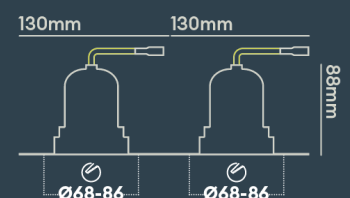

1901 DOWNLIGHT

Design your light! Modular Architectural Downlight Range

FEATURES

IP rating	IP20
CSP Switchable	Single CCT
Tilttable (°)	20
UGR	UGR<16
Dimmable Option	Yes (Mains)
LED Lifetime	L70 70,000h
Colour Rendering Index	CRI>90
Colour Consistency	SDCM3
Emergency Option	Yes, using converter
Rotation angle (°)	360

INSTALLATION INFORMATION

Input	220-240V AC
Maximum Ambient Temperature	40°C
Weight	400g
Insulation Coverable	No
Inrush Current	2.6A/0.3ms
Cut Out Size	68-86 x2
Construction Material	Aluminium
UK Bathroom Zone	N/A
Maximum ceiling thickness	40 mm
SELV	Yes
Electric Class (1, 2, 3)	II
Suitable for coastal areas	No
Install Connector Type	Loop in / Loop out
UK Building Regulations	Part P, L & B
FR Building Regulations	Satisfait les essais au fil incandescent: 650°C
Mounting Options	Recessed
Part B Fire Rating	Solid Timber 30/60/90min, I-Joist 30min, Metal Web 30min
Dimmer Type	Mains
Power Factor	0.80

IP65 Available in IP65 for various applications

DIM Mains, 1-10V & DALI-2 dimmable options

CRI>90 CRI 90 providing true colour appearance

WARRANTY

Warranty 7 years

FEATURES & BENEFITS

The 1901 family consists of a pendant, spot light and downlight all with a consistent design language

Use our product selector to choose from 1,800 different combinations

Designed & assembled in Northampton UK

Fixed, Adjustable, Round, Square, Trimless options available

Emergency options available

Fire-rated to 30 minutes for us in Solid timber, I-Joist and Metal Web ceiling joists

Integrated LED using premium components to achieve 70,000 hours/60 years lifetime

PATENT: **GB2576385 EP3648256 HK40014447**

PHOTOMETRICS @ 25°C