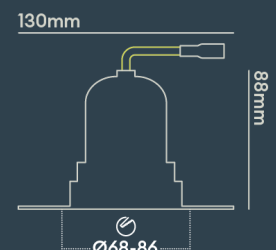

PATENT: **GB2576385 EP3648256 HK40014447**

BEAM ANGLE: **50°**

**COLLINGWOOD**  
LIGHTING