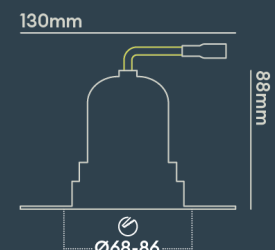

1901 DOWNLIGHT

Design your light! Modular Architectural Downlight Range

FEATURES

IP rating	IP44
CSP Switchable	Single CCT
Tilttable (°)	Fixed
UGR	UGR<19
Dimmable Option	Yes (1-10V)
LED Lifetime	L70 70,000h
Colour Rendering Index	CRI>90
Colour Consistency	SDCM3
Emergency Option	Yes, using converter
Rotation angle (°)	Fixed

INSTALLATION INFORMATION

Input	220-240V AC
Maximum Ambient Temperature	40°C
Weight	320g
Insulation Coverable	No
Inrush Current	10A/22ms
Cut Out Size	68-86
Construction Material	Aluminium
UK Bathroom Zone	1
Maximum ceiling thickness	40 mm
SELV	Yes
Electric Class (1, 2, 3)	II
Suitable for coastal areas	No
Install Connector Type	Loop in / Loop out
UK Building Regulations	Part B, C, E, P & L
FR Building Regulations	Satisfait les essais au fil incandescent: 650°C
Mounting Options	Recessed
Part B Fire Rating	Solid Timber 30/60/90min, I-Joist 30min, Metal Web 30min
Dimmer Type	1-10V
Power Factor	0.80

PHOTOMETRICS @ 25°C