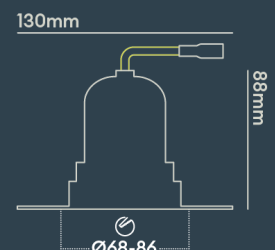

WIRING INFORMATION

01604 495 151

sales@collingwoodgroup.com

collingwoodlighting.com