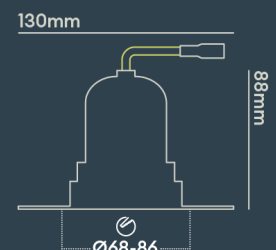

1901 DOWNLIGHT

Design your light! Modular Architectural Downlight Range

FEATURES

IP rating	IP44
CSP Switchable	Single CCT
Tilttable (°)	Fixed
UGR	UGR<16
Dimmable Option	Yes (DALI-2)
LED Lifetime	L70 70,000h
Colour Rendering Index	CRI>90
Colour Consistency	SDCM3
Emergency Option	Yes, using converter
Rotation angle (°)	Fixed

INSTALLATION INFORMATION

Input	220-240V AC
Maximum Ambient Temperature	40°C
Weight	320g
Insulation Coverable	No
Inrush Current	20A 17ms
Cut Out Size	68-86
Construction Material	Aluminium
UK Bathroom Zone	1
Maximum ceiling thickness	40 mm
SELV	Yes
Electric Class (1, 2, 3)	II
Suitable for coastal areas	No
Install Connector Type	Loop in / Loop out
UK Building Regulations	Part B, C, E, P & L
FR Building Regulations	Satisfait les essais au fil incandescent: 650°C
Mounting Options	Recessed
Part B Fire Rating	Solid Timber 30/60/90min, I-Joist 30min, Metal Web 30min
Dimmer Type	DALI
Power Factor	0.80

PHOTOMETRICS @ 25°C