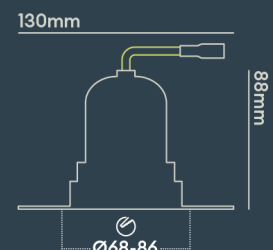

1901 DOWNLIGHT

Design your light! Modular Architectural Downlight Range

FEATURES

IP rating	IP65
CSP Switchable	Single CCT
Tilttable (°)	Fixed
UGR	UGR<19
Dimmable Option	Yes (DALI-2)
LED Lifetime	L70 70,000h
Colour Rendering Index	CRI>90
Colour Consistency	SDCM3
Emergency Option	Yes, using converter
Rotation angle (°)	Fixed

INSTALLATION INFORMATION

Input	220-240V AC
Maximum Ambient Temperature	40°C
Weight	320g
Insulation Coverable	No
Inrush Current	20A 17ms
Cut Out Size	68-86
Construction Material	Aluminium
UK Bathroom Zone	1
Maximum ceiling thickness	40 mm
SELV	Yes
Electric Class (1, 2, 3)	II
Suitable for coastal areas	No
Install Connector Type	Loop in / Loop out
UK Building Regulations	Part B, C, E, P & L
FR Building Regulations	Satisfait les essais au fil incandescent: 650°C
Mounting Options	Recessed
Part B Fire Rating	Solid Timber 30/60/90min, I-Joist 30min, Metal Web 30min
Dimmer Type	DALI
Power Factor	0.80

PHOTOMETRICS @ 25°C

Product code	Finish	Type	W	Colour	Beam	lm	lm/W	Lx @ 1m	Energy
BDL03F27WMI	Matt white RAL9003	Single Trimless	9.0W	2700K	50°	850	94	1350	
BDL03F27WVI	Matt white RAL9003	Single Trimless	9.0W	2700K	50°	850	94	1350	
BDL03F30MDI	Matt white RAL9003	Single Trimless	9.0W	3000K	24°	850	94	3350	
BDL03F30MMI	Matt white RAL9003	Single Trimless	9.0W	3000K	24°	850	94	3350	
BDL03F30MVI	Matt white RAL9003	Single Trimless	9.0W	3000K	24°	850	94	3350	
BDL03F30NDI	Matt white RAL9003	Single Trimless	9.0W	3000K	15°	850	94	7816	
BDL03F30NMI	Matt white RAL9003	Single Trimless	9.0W	3000K	15°	850	94	7816	
BDL03F30NVI	Matt white RAL9003	Single Trimless	9.0W	3000K	15°	850	94	7816	
BDL03F30WDI	Matt white RAL9003	Single Trimless	9.0W	3000K	50°	850	94	1350	
BDL03F30WMI	Matt white RAL9003	Single Trimless	9.0W	3000K	50°	850	94	1350