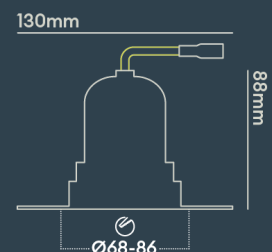

Integrated LED using premium components to achieve 70,000 hours/60 years lifetime

PATENT: **GB2576385 EP3648256 HK40014447**

PHOTOMETRICS @ 25°C

Product code	Finish	Type	W	Colour	Beam	lm	lm/W	Lx @ 1m	Energy
BDL03A28MM	Matt white RAL9003	White Baffle Single Trimless	10W	1800K - 3000K	24°	600	60	3148	
BDL03A28WM	Matt white RAL9003	White Baffle Single Trimless	10W	1800K - 3000K	45°	600	60	1147	
BDL03F28MM	Matt white RAL9003	White Baffle Single Trimless	10W	1800K - 3000K	24°	600	60	3148	
BDL03F28MMI	Matt white RAL9003	White Baffle Single Trimless	10W	1800K - 3000K	24°	600	60	3148	
BDL03F28WM	Matt white RAL9003	White Baffle Single Trimless	10W	1800K - 3000K	45°	600	60	1147	
BDL03F28WMI	Matt white RAL9003	White Baffle Single Trimless	10W	1800K - 3000K	45°	600	60	1147	
BDL04A28MM	Matt white RAL9003	White Baffle Double Trimless	20W	1800K - 3000K	24°	2 x 600	60	2 x 3148	
BDL04A28WM	Matt white RAL9003	White Baffle Double Trimless	20W	1800K - 3000K	45°	2 x 600	60	2 x 1147	
BDL04F28MM	Matt white RAL9003	White Baffle Double Trimless	20W	1800K - 3000K	24°	2 x 600	60	2 x 3148	
BDL04F28MMI	Matt white RAL9003	White Baffle Double Trimless	20W	1800K - 3000K	24°	2 x 600	60	2 x 3148	

BEAM ANGLE: **45°**

Energy rating is a reflection of the LED light source. ^{Trimless}

WIRING INFORMATION

Cable Required for Connector	2 x twin & earth (6242Y 3x1.5mm ²) or 3-core cable (R02V 3x1.5mm ²)
Type of Wiring Required	Parallel