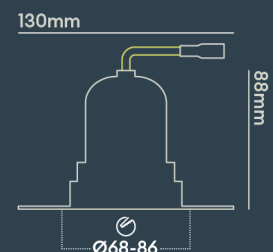

INSTALLATION INFORMATION

Input	220-240V AC
Maximum Ambient Temperature	40°C
Weight	320g
Insulation Coverable	No
Inrush Current	1.12A 10ms
Cut Out Size	68-86
Construction Material	Aluminium
UK Bathroom Zone	1
Maximum ceiling thickness	40 mm
SELV	Yes
Electric Class (1, 2, 3)	II
Suitable for coastal areas	No
Install Connector Type	Loop in / Loop out
UK Building Regulations	Part B, C, E, P & L
FR Building Regulations	Satisfait les essais au fil incandescent: 650°C
Mounting Options	Recessed
Part B Fire Rating	Solid Timber 30/60/90min, I-Joist 30min, Metal Web 30min
Power Factor	0.80

Integrated LED using premium components to achieve 70,000 hours/60 years lifetime

PATENT: **GB2576385 EP3648256 HK40014447**

PHOTOMETRICS @ 25°C

Product code	Finish	Type	W	Colour	Beam	lm	lm/W	Lx @ 1m	Energy
BDL02F28WMI	Matt white RAL9003	White Baffle Square Bezel	10W	1800K - 3000K	45°	600	60	1147	
BDL03A28MM	Matt white RAL9003	White Baffle Single Trimless	10W	1800K - 3000K	24°	600	60	3148	
BDL03A28WM	Matt white RAL9003	White Baffle Single Trimless	10W	1800K - 3000K	45°	600	60	1147	
BDL03F28MM	Matt white RAL9003	White Baffle Single Trimless	10W	1800K - 3000K	24°	600	60	3148	
BDL03F28MMI	Matt white RAL9003	White Baffle Single Trimless	10W	1800K - 3000K	24°	600	60	3148	
BDL03F28WM	Matt white RAL9003	White Baffle Single Trimless	10W	1800K - 3000K	45°	600	60	1147	
BDL03F28WMI	Matt white RAL9003	White Baffle Single Trimless	10W	1800K - 3000K	45°	600	60	1147	
BDL04A28MM	Matt white RAL9003	White Baffle Double Trimless	20W	1800K - 3000K	24°	2 x 600	60	2 x 3148	
BDL04A28WM	Matt white RAL9003	White Baffle Double Trimless	20W	1800K - 3000K	45°	2 x 600	60	2 x 1147	
BDL04F28MM	Matt white RAL9003	White Baffle Double Trimless	20W	1800K - 3000K	24°	2 x 600	60	2 x 3148	

Energy rating is a reflection of the LED light source.

BEAM ANGLE: **45°**

WIRING INFORMATION

Cable Required for Connector	2 x twin & earth (6242Y 3x1.5mm ²) or 3-core cable (R02V 3x1.5mm ²)
Type of Wiring Required	Parallel