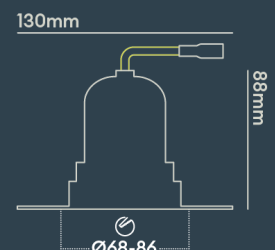

1901 DOWNLIGHT

Design your light! Modular Architectural Downlight Range

FEATURES

IP rating	IP44
CSP Switchable	Single CCT
Tilttable (°)	Fixed
UGR	UGR<16
Dimmable Option	Yes (DALI-2)
LED Lifetime	L70 70,000h
Colour Rendering Index	CRI>90
Colour Consistency	SDCM3
Emergency Option	Yes, using converter
Rotation angle (°)	Fixed

INSTALLATION INFORMATION

Input	220-240V AC
Maximum Ambient Temperature	40°C
Weight	320g
Insulation Coverable	No
Inrush Current	20A 17ms
Cut Out Size	68-86
Construction Material	Aluminium
UK Bathroom Zone	1
Maximum ceiling thickness	40 mm
SELV	Yes
Electric Class (1, 2, 3)	II
Suitable for coastal areas	No
Install Connector Type	Loop in / Loop out
UK Building Regulations	Part B, C, E, P & L
FR Building Regulations	Satisfait les essais au fil incandescent: 650°C
Mounting Options	Recessed
Part B Fire Rating	Solid Timber 30/60/90min, I-Joist 30min, Metal Web 30min
Dimmer Type	DALI
Power Factor	0.80

PHOTOMETRICS @ 25°C