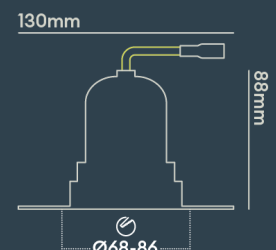

WIRING INFORMATION

01604 495 151

sales@collingwoodgroup.com

collingwoodlighting.com