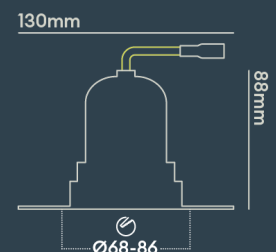

WIRING INFORMATION

01604 495 151

sales@collingwoodgroup.com

collingwoodlighting.com