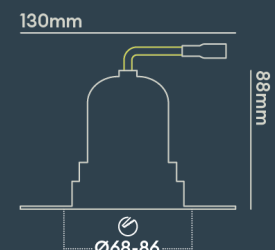

1901 DOWNLIGHT

Design your light! Modular Architectural Downlight Range

FEATURES

IP rating	IP20
CSP Switchable	Single CCT
Tilttable (°)	20
UGR	UGR<22
Dimmable Option	Yes (DALI-2)
LED Lifetime	L70 70,000h
Colour Rendering Index	CRI>90
Colour Consistency	SDCM3
Emergency Option	Yes, using converter
Rotation angle (°)	20

INSTALLATION INFORMATION

Input	220-240V AC
Maximum Ambient Temperature	40°C
Weight	320g
Insulation Coverable	No
Inrush Current	20A 17ms
Cut Out Size	68-86
Construction Material	Aluminium
UK Bathroom Zone	N/A
Maximum ceiling thickness	40 mm
SELV	Yes
Electric Class (1, 2, 3)	II
Suitable for coastal areas	No
Install Connector Type	Loop in / Loop out
UK Building Regulations	Part P, L & B
FR Building Regulations	Satisfait les essais au fil incandescent: 650°C
Mounting Options	Recessed
Part B Fire Rating	Solid Timber 30/60/90min, I-Joist 30min, Metal Web 30min
Dimmer Type	DALI
Power Factor	0.80

PHOTOMETRICS @ 25°C