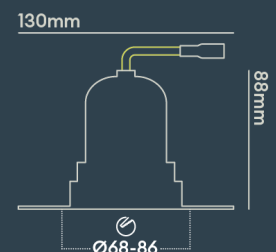

1901 DOWNLIGHT

Design your light! Modular Architectural Downlight Range

FEATURES

IP rating	IP20
CSP Switchable	Single CCT
Tilttable (°)	20
UGR	UGR<16
Dimmable Option	Yes (DALI-2)
LED Lifetime	L70 70,000h
Colour Rendering Index	CRI>90
Colour Consistency	SDCM3
Emergency Option	Yes, using converter
Rotation angle (°)	20

INSTALLATION INFORMATION

Input	220-240V AC
Maximum Ambient Temperature	40°C
Weight	320g
Insulation Coverable	No
Inrush Current	20A 17ms
Cut Out Size	68-86
Construction Material	Aluminium
UK Bathroom Zone	N/A
Maximum ceiling thickness	40 mm
SELV	Yes
Electric Class (1, 2, 3)	II
Suitable for coastal areas	No
Install Connector Type	Loop in / Loop out
UK Building Regulations	Part P, L & B
FR Building Regulations	Satisfait les essais au fil incandescent: 650°C
Mounting Options	Recessed
Part B Fire Rating	Solid Timber 30/60/90min, I-Joist 30min, Metal Web 30min
Dimmer Type	DALI
Power Factor	0.80

PHOTOMETRICS @ 25°C