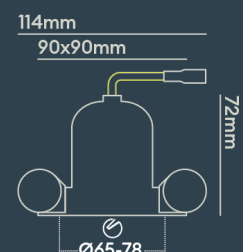

IP65 Available in IP65 for various applications

DIM Mains, 1-10V & DALI-2 dimmable options

CRI>80 CRI 80 providing true colour appearance

WARRANTY

Warranty 7 years

FEATURES & BENEFITS

The 1901 family consists of a pendant, spot light and downlight all with a consistent design language

Use our product selector to choose from 1,800 different combinations

Designed & assembled in Northampton UK

Fixed, Adjustable, Round, Square, Trimless options available

Emergency options available

Fire-rated to 30 minutes for use in Solid timber, I-Joist and Metal Web ceiling joists

Integrated LED using premium components to achieve 70,000 hours/60 years lifetime

PATENT: **GB2576385 EP3648256 HK40014447**

BEAM ANGLE: **24°**

BDL02F40MMI

Design your light! Modular Architectural Downlight Range

FEATURES

IP rating	IP65
CSP Switchable	Single CCT
Tilttable	No
UGR	UGR<19, UGR<22
Dimmable Option	Yes (Mains)
LED Lifetime	L70 70,000h
Colour Rendering Index	CRI>90
Colour Consistency	SDCM3
Emergency Option	Yes, using converter
Rotation Angle	No

INSTALLATION INFORMATION

Input	220-240V AC
Maximum Ambient Temperature	40°C
Weight	260g
Insulation Coverable	No
Inrush Current	2.6A/0.3ms
Cut Out Size	65-78
Construction Material	Aluminium
UK Bathroom Zone	1
Maximum ceiling thickness	40 mm
SELV	Yes
Electric Class (1, 2, 3)	2
Suitable for coastal areas	No
Install Connector Type	Loop in / Loop out
UK Building Regulations	Part B, C, E, P & L
FR Building Regulations	Satisfait les essais au fil incandescent: 650°C
Mounting Options	Recessed
Part B Fire Rating	Solid Timber 30/60/90min, I-Joist 30min, Metal Web 30min
Dimmer Type	Mains
Power Factor	0.80

PHOTOMETRICS @ 25°C

Product code	Finish	Type	W	Colour	Beam	lm	lm/W	Lx @ 1m	Energy
BDL02F40MMI	Matt white RAL9003	White Baffle Square Bezel	9.0W	4000K	24°	900	100	3550	

Energy rating is a reflection of the LED light source.

WIRING INFORMATION

Cable Required for Connector	2 x twin & earth (6242Y 3x1.5mm?) or 3-core cable (R02V 3x1.5mm?)
Type of Wiring Required	Parallel

ACCESSORIES

LEDEPI0	3hr non-maintained, self-test emergency pack (plug & play)	Sold Separately
LEDEPI0DA	Emergency converter, DALI-2 Addressable	Sold Separately