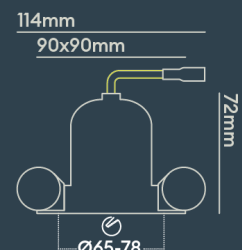

IP65 Available in IP65 for various applications

DIM Mains, 1-10V & DALI-2 dimmable options

CRI>80 CRI 80 providing true colour appearance

WARRANTY

Warranty 7 years

FEATURES & BENEFITS

The 1901 family consists of a pendant, spot light and downlight all with a consistent design language

Use our product selector to choose from 1,800 different combinations

Designed & assembled in Northampton UK

Fixed, Adjustable, Round, Square, Trimless options available

Emergency options available

Fire-rated to 30 minutes for use in Solid timber, I-Joist and Metal Web ceiling joists

Integrated LED using premium components to achieve 70,000 hours/60 years lifetime

PATENT: **GB2576385 EP3648256 HK40014447**

BEAM ANGLE: **50°**

BDL02F30WM

Design your light! Modular Architectural Downlight Range

FEATURES

IP rating	IP44
CSP Switchable	Single CCT
Tiltable	No
UGR	UGR<22
Dimmable Option	Yes (Mains)
LED Lifetime	L70 70,000h
Colour Rendering Index	CRI>90
Colour Consistency	SDCM3
Emergency Option	Yes, using converter
Rotation Angle	No

INSTALLATION INFORMATION

Input	220-240V AC
Maximum Ambient Temperature	40°C
Weight	260g
Insulation Coverable	No
Inrush Current	2.6A/0.3ms
Cut Out Size	65-78
Construction Material	Aluminium
UK Bathroom Zone	1
Maximum ceiling thickness	40 mm
SELV	Yes
Electric Class (1, 2, 3)	2
Suitable for coastal areas	No
Install Connector Type	Loop in / Loop out
UK Building Regulations	Part B, C, E, P & L
FR Building Regulations	Satisfait les essais au fil incandescent: 650°C
Mounting Options	Recessed
Part B Fire Rating	Solid Timber 30/60/90min, I-Joist 30min, Metal Web 30min
Dimmer Type	Mains
Power Factor	0.80

PHOTOMETRICS @ 25°C

Product code	Finish	Type	W	Colour	Beam	lm	lm/W	Lx @ 1m	Energy
BDL02F30WM	Matt white RAL9003	White Baffle Square Bezel	9.0W	3000K	50°	850	94	1350	

Energy rating is a reflection of the LED light source.

WIRING INFORMATION

Cable Required for Connector	2 x twin & earth (6242Y 3x1.5mm?) or 3-core cable (R02V 3x1.5mm?)
Type of Wiring Required	Parallel

ACCESSORIES

LEDEPI0	3hr non-maintained, self-test emergency pack (plug & play)	Sold Separately
LEDEPI0DA	Emergency converter, DALI-2 Addressable	Sold Separately