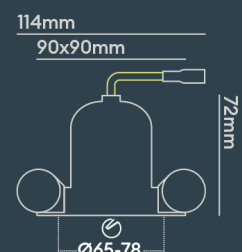

Integrated LED using premium components to achieve 70,000 hours/60 years lifetime

BEAM ANGLE: **50°**

1901 DOWNLIGHT

Design your light! Modular Architectural Downlight Range

FEATURES

IP rating	IP44
CSP Switchable	Single CCT
Tilttable (°)	Fixed
UGR	UGR<22
Dimmable Option	Yes (DALI-2)
LED Lifetime	L70 70,000h
Colour Rendering Index	CRI>90
Colour Consistency	SDCM3
Emergency Option	Yes, using converter
Rotation angle (°)	Fixed

INSTALLATION INFORMATION

Input	220-240V AC
Maximum Ambient Temperature	40°C
Weight	260g
Insulation Coverable	No
Inrush Current	20A 17ms
Cut Out Size	65-78
Construction Material	Aluminium
UK Bathroom Zone	1
Maximum ceiling thickness	40 mm
SELV	Yes
Electric Class (1, 2, 3)	II
Suitable for coastal areas	No
Install Connector Type	Loop in / Loop out
UK Building Regulations	Part B, C, E, P & L
FR Building Regulations	Satisfait les essais au fil incandescent: 650°C
Mounting Options	Recessed
Part B Fire Rating	Solid Timber 30/60/90min, I-Joist 30min, Metal Web 30min
Dimmer Type	DALI
Power Factor	0.80