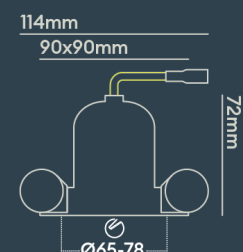

PHOTOMETRICS @ 25°C

Product code	Finish	Type	W	Colour	Beam	lm	lm/W	Lx @ 1m	Energy
BDL02F30MD	Matt white RAL9003	White Baffle Square Bezel	9.0W	3000K	24°	850	94	3350	
BDL02F30MM	Matt white RAL9003	White Baffle Square Bezel	9.0W	3000K	24°	850	94	3350	
BDL02F30MV	Matt white RAL9003	White Baffle Square Bezel	9.0W	3000K	24°	850	94	3350	
BDL02F30ND	Matt white RAL9003	White Baffle Square Bezel	9.0W	3000K	15°	850	94	7816	
BDL02F30NM	Matt white RAL9003	White Baffle Square Bezel	9.0W	3000K	15°	850	94	7816	
BDL02F30NV	Matt white RAL9003	White Baffle Square Bezel	9.0W	3000K	15°	850	94	7816	
BDL02F30WD	Matt white RAL9003	White Baffle Square Bezel	9.0W	3000K	50°	850	94	1350	
BDL02F30WM	Matt white RAL9003	White Baffle Square Bezel	9.0W	3000K	50°	850	94	1350	
BDL02F30WV	Matt white RAL9003	White Baffle Square Bezel	9.0W	3000K	50°	850	94	1350	
BDL02F40MD	Matt white RAL9003	White Baffle Square Bezel	9.0W	4000K	24°	900	100	3550	

Energy rating is a reflection of the LED light source.

BEAM ANGLE: **15°**

WIRING INFORMATION

01604 495 151

sales@collingwoodgroup.com

collingwoodlighting.com