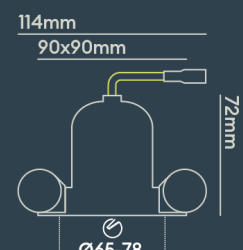

IP65 Available in IP65 for various applications

DIM Mains, 1-10V & DALI-2 dimmable options

CRI>90 CRI 90 providing true colour appearance

WARRANTY

Warranty

7 years

FEATURES & BENEFITS

The 1901 family consists of a pendant, spot light and downlight all with a consistent design language

Use our product selector to choose from 1,800 different combinations

Designed & assembled in Northampton UK

Fixed, Adjustable, Round, Square, Trimless options available

Emergency options available

Fire-rated to 30 minutes for us in Solid timber, I-Joist and Metal Web ceiling joists

Integrated LED using premium components to achieve 70,000 hours/60 years lifetime

PATENT: **GB2576385 EP3648256 HK40014447**

BEAM ANGLE: **45°**

1901 DOWNLIGHT

Design your light! Modular Architectural Downlight Range

FEATURES

IP rating	IP65
CSP Switchable	Dim to Warm
Tiltable (°)	Fixed
UGR	UGR<16
Dimmable Option	Yes (Mains)
LED Lifetime	L70 70,000h
Colour Rendering Index	CRI>90
Colour Consistency	SDCM3
Emergency Option	Yes, using converter
Rotation angle (°)	Fixed

INSTALLATION INFORMATION

Input	220-240V AC
Maximum Ambient Temperature	40°C
Weight	260g
Insulation Coverable	No
Inrush Current	1.12A 10ms
Cut Out Size	65-78
Construction Material	Aluminium
UK Bathroom Zone	1
Maximum ceiling thickness	40 mm
SELV	Yes
Electric Class (1, 2, 3)	II
Suitable for coastal areas	No
Install Connector Type	Loop in / Loop out
UK Building Regulations	Part B, C, E, P & L
FR Building Regulations	Satisfait les essais au fil incandescent: 650°C
Mounting Options	Recessed
Part B Fire Rating	Solid Timber 30/60/90min, I-Joist 30min, Metal Web 30min
Power Factor	0.80

PHOTOMETRICS @ 25°C

Product code	Finish	Type	W	Colour	Beam	lm	lm/W	Lx @ 1m	Energy
BDL02A28MM	Matt white RAL9003	White Baffle Square Bezel	10W	1800K - 3000K	24°	600	60	3148	
BDL02A28WM	Matt white RAL9003	White Baffle Square Bezel	10W	1800K - 3000K	45°	600	60	1147	
BDL02F28MM	Matt white RAL9003	White Baffle Square Bezel	10W	1800K - 3000K	24°	600	60	3148	
BDL02F28MMI	Matt white RAL9003	White Baffle Square Bezel	10W	1800K - 3000K	24°	600	60	3148	
BDL02F28WM	Matt white RAL9003	White Baffle Square Bezel	10W	1800K - 3000K	45°	600	60	1147	
BDL02F28WMI	Matt white RAL9003	White Baffle Square Bezel	10W	1800K - 3000K	45°	600	60	1147	
BDL03A28MM	Matt white RAL9003	White Baffle Single Trimless	10W	1800K - 3000K	24°	600	60	3148	
BDL03A28WM	Matt white RAL9003	White Baffle Single Trimless	10W	1800K - 3000K	45°	600	60	1147	
BDL03F28MM	Matt white RAL9003	White Baffle Single Trimless	10W	1800K - 3000K	24°	600	60	3148	
BDL03F28MMI	Matt white RAL9003	White Baffle Single Trimless	10W	1800K - 3000K	24°	600	60	3148	

Energy rating is a reflection of the LED light source.

WIRING INFORMATION