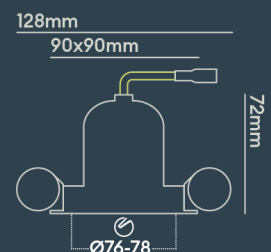

IP65 Available in IP65 for various applications

DIM Mains, 1-10V & DALI-2 dimmable options

CRI>90 CRI 90 providing true colour appearance

WARRANTY

Warranty

7 years

FEATURES & BENEFITS

The 1901 family consists of a pendant, spot light and downlight all with a consistent design language

Use our product selector to choose from 1,800 different combinations

Designed & assembled in Northampton UK

Fixed, Adjustable, Round, Square, Trimless options available

Emergency options available

Fire-rated to 30 minutes for use in Solid timber, I-Joist and Metal Web ceiling joists

Integrated LED using premium components to achieve 70,000 hours/60 years lifetime

BEAM ANGLE: **24°**

1901 DOWNLIGHT

Design your light! Modular Architectural Downlight Range

FEATURES

IP rating	IP20
CSP Switchable	Single CCT
Tilttable (°)	20
UGR	UGR<16
Dimmable Option	Yes (DALI-2)
LED Lifetime	L70 70,000h
Colour Rendering Index	CRI>90
Colour Consistency	SDCM3
Emergency Option	Yes, using converter
Rotation angle (°)	360

INSTALLATION INFORMATION

Input	220-240V AC
Maximum Ambient Temperature	40°C
Weight	260g
Insulation Coverable	No
Inrush Current	20A 17ms
Cut Out Size	76-78
Construction Material	Aluminium
UK Bathroom Zone	N/A
Maximum ceiling thickness	40 mm
SELV	Yes
Electric Class (1, 2, 3)	II
Suitable for coastal areas	No
Install Connector Type	Loop in / Loop out
UK Building Regulations	Part P, L & B
FR Building Regulations	Satisfait les essais au fil incandescent: 650°C
Mounting Options	Recessed
Part B Fire Rating	Solid Timber 30/60/90min, I-Joist 30min, Metal Web 30min
Dimmer Type	DALI
Power Factor	0.80

PHOTOMETRICS @ 25°C

Product code	Finish	Type	W	Colour	Beam	lm	lm/W	Lx @ 1m	Energy
BDL02A30NM	Matt white RAL9003	White Baffle Square Bezel	9.0W	3000K	15°	850	94	7816	
BDL02A30NV	Matt white RAL9003	White Baffle Square Bezel	9.0W	3000K	15°	850	94	7816	
BDL02A30WD	Matt white RAL9003	White Baffle Square Bezel	9.0W	3000K	50°	850	94	1350	
BDL02A30WM	Matt white RAL9003	White Baffle Square Bezel	9.0W	3000K	50°	850	94	1350	
BDL02A30WV	Matt white RAL9003	White Baffle Square Bezel	9.0W	3000K	50°	850	94	1350	
BDL02A40MD	Matt white RAL9003	White Baffle Square Bezel	9.0W	4000K	24°	900	100	3550	
BDL02A40MM	Matt white RAL9003	White Baffle Square Bezel	9.0W	4000K	24°	900	100	3550	
BDL02A40MV	Matt white RAL9003	White Baffle Square Bezel	9.0W	4000K	24°	900	100	3550	
BDL02A40ND	Matt white RAL9003	White Baffle Square Bezel	9.0W	4000K	15°	900	100	9018	
BDL02A40NM	Matt white RAL9003	White Baffle Square Bezel	9.0W	4000K	15°	900	100	9018	

Energy rating is a reflection of the LED light source.

WIRING INFORMATION

01604 495 151

sales@collingwoodgroup.com

collingwoodlighting.com