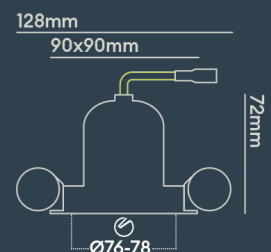

PHOTOMETRICS @ 25°C

Product code	Finish	Type	W	Colour	Beam	lm	lm/W	Lx @ 1m	Energy
BDL02A30MM	Matt white RAL9003	White Baffle Square Bezel	9.0W	3000K	24°	850	94	3350	
BDL02A30MV	Matt white RAL9003	White Baffle Square Bezel	9.0W	3000K	24°	850	94	3350	
BDL02A30ND	Matt white RAL9003	White Baffle Square Bezel	9.0W	3000K	15°	850	94	7816	
BDL02A30NM	Matt white RAL9003	White Baffle Square Bezel	9.0W	3000K	15°	850	94	7816	
BDL02A30NV	Matt white RAL9003	White Baffle Square Bezel	9.0W	3000K	15°	850	94	7816	
BDL02A30WD	Matt white RAL9003	White Baffle Square Bezel	9.0W	3000K	50°	850	94	1350	
BDL02A30WM	Matt white RAL9003	White Baffle Square Bezel	9.0W	3000K	50°	850	94	1350	
BDL02A30VW	Matt white RAL9003	White Baffle Square Bezel	9.0W	3000K	50°	850	94	1350	
BDL02A40MD	Matt white RAL9003	White Baffle Square Bezel	9.0W	4000K	24°	900	100	3550	
BDL02A40MM	Matt white RAL9003	White Baffle Square Bezel	9.0W	4000K	24°	900	100	3550	

Energy rating is a reflection of the LED light source.

BEAM ANGLE: **50°**

WIRING INFORMATION

01604 495 151

sales@collingwoodgroup.com

collingwoodlighting.com