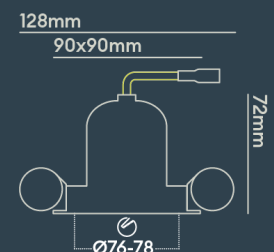

PHOTOMETRICS @ 25°C

Product code	Finish	Type	W	Colour	Beam	lm	lm/W	Lx @ 1m	Energy
BDL01A28WM	Matt white RAL9003	White Baffle Round Bezel	10W	1800K - 3000K	45°	600	60	1147	
BDL01F28MM	Matt white RAL9003	White Baffle Round Bezel	10W	1800K - 3000K	24°	600	60	3148	
BDL01F28MMI	Matt white RAL9003	White Baffle Round Bezel	10W	1800K - 3000K	24°	600	60	3148	
BDL01F28WM	Matt white RAL9003	White Baffle Round Bezel	10W	1800K - 3000K	45°	600	60	1147	
BDL01F28WMI	Matt white RAL9003	White Baffle Round Bezel	10W	1800K - 3000K	45°	600	60	1147	
BDL02A28MM	Matt white RAL9003	White Baffle Square Bezel	10W	1800K - 3000K	24°	600	60	3148	
BDL02A28WM	Matt white RAL9003	White Baffle Square Bezel	10W	1800K - 3000K	45°	600	60	1147	
BDL02F28MM	Matt white RAL9003	White Baffle Square Bezel	10W	1800K - 3000K	24°	600	60	3148	
BDL02F28MMI	Matt white RAL9003	White Baffle Square Bezel	10W	1800K - 3000K	24°	600	60	3148	
BDL02F28WM	Matt white RAL9003	White Baffle Square Bezel	10W	1800K - 3000K	45°	600	60	1147	

Energy rating is a reflection of the LED light source.

WIRING INFORMATION