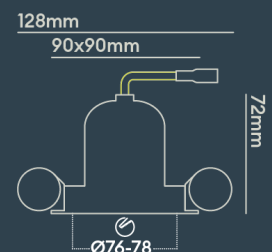

Integrated LED using premium components to achieve 70,000 hours/60 years lifetime

BEAM ANGLE: **50°**

1901 DOWNLIGHT

Design your light! Modular Architectural Downlight Range

FEATURES

IP rating	IP20
CSP Switchable	Single CCT
Tilttable (°)	20
UGR	UGR<22
Dimmable Option	Yes (1-10V)
LED Lifetime	L70 70,000h
Colour Rendering Index	CRI>90
Colour Consistency	SDCM3
Emergency Option	Yes, using converter
Rotation angle (°)	360

INSTALLATION INFORMATION

Input	220-240V AC
Maximum Ambient Temperature	40°C
Weight	260g
Insulation Coverable	No
Inrush Current	10A/22ms
Cut Out Size	76-78
Construction Material	Aluminium
UK Bathroom Zone	N/A
Maximum ceiling thickness	40 mm
SELV	Yes
Electric Class (1, 2, 3)	II
Suitable for coastal areas	No
Install Connector Type	Loop in / Loop out
UK Building Regulations	Part P, L & B
FR Building Regulations	Satisfait les essais au fil incandescent: 650°C
Mounting Options	Recessed
Part B Fire Rating	Solid Timber 30/60/90min, I-Joist 30min, Metal Web 30min
Dimmer Type	1-10V
Power Factor	0.80