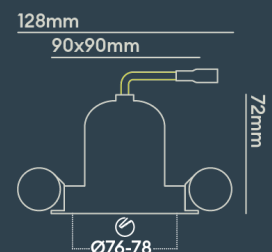

IP65 Available in IP65 for various applications

DIM Mains, 1-10V & DALI-2 dimmable options

CRI>90 CRI 90 providing true colour appearance

WARRANTY

Warranty

7 years

FEATURES & BENEFITS

The 1901 family consists of a pendant, spot light and downlight all with a consistent design language

Use our product selector to choose from 1,800 different combinations

Designed & assembled in Northampton UK

Fixed, Adjustable, Round, Square, Trimless options available

Emergency options available

Fire-rated to 30 minutes for us in Solid timber, I-Joist and Metal Web ceiling joists

Integrated LED using premium components to achieve 70,000 hours/60 years lifetime

PATENT: **GB2576385 EP3648256 HK40014447**

BEAM ANGLE: **50°**

1901 DOWNLIGHT

Design your light! Modular Architectural Downlight Range

FEATURES

IP rating	IP20
CSP Switchable	Single CCT
Tilttable (°)	20
UGR	UGR<22
Dimmable Option	Yes (Mains)
LED Lifetime	L70 70,000h
Colour Rendering Index	CRI>90
Colour Consistency	SDCM3
Emergency Option	Yes, using converter
Rotation angle (°)	360

INSTALLATION INFORMATION

Input	220-240V AC
Maximum Ambient Temperature	40°C
Weight	260g
Insulation Coverable	No
Inrush Current	2.6A/0.3ms
Cut Out Size	76-78
Construction Material	Aluminium
UK Bathroom Zone	N/A
Maximum ceiling thickness	40 mm
SELV	Yes
Electric Class (1, 2, 3)	II
Suitable for coastal areas	No
Install Connector Type	Loop in / Loop out
UK Building Regulations	Part P, L & B
FR Building Regulations	Satisfait les essais au fil incandescent: 650°C
Mounting Options	Recessed
Part B Fire Rating	Solid Timber 30/60/90min, I-Joist 30min, Metal Web 30min
Dimmer Type	Mains
Power Factor	0.80

PHOTOMETRICS @ 25°C

Product code	Finish	Type	W	Colour	Beam	lm	lm/W	Lx @ 1m	Energy
BDL02A27MV	Matt white RAL9003	White Baffle Square Bezel	9.0W	2700K	24°	850	94	3350	
BDL02A27ND	Matt white RAL9003	White Baffle Square Bezel	9.0W	2700K	15°	850	94	7214	
BDL02A27NM	Matt white RAL9003	White Baffle Square Bezel	9.0W	2700K	15°	850	94	7214	
BDL02A27NV	Matt white RAL9003	White Baffle Square Bezel	9.0W	2700K	15°	850	94	7214	
BDL02A27WD	Matt white RAL9003	White Baffle Square Bezel	9.0W	2700K	50°	850	94	1350	
BDL02A27WM	Matt white RAL9003	White Baffle Square Bezel	9.0W	2700K	50°	850	94	1350	
BDL02A27WV	Matt white RAL9003	White Baffle Square Bezel	9.0W	2700K	50°	850	94	1350	
BDL02A30MD	Matt white RAL9003	White Baffle Square Bezel	9.0W	3000K	24°	850	94	3350	
BDL02A30MM	Matt white RAL9003	White Baffle Square Bezel	9.0W	3000K	24°	850	94	3350	
BDL02A30MV	Matt white RAL9003	White Baffle Square Bezel	9.0W	3000K	24°	850	94	3350	

Energy rating is a reflection of the LED light source.

WIRING INFORMATION

01604 495 151

sales@collingwoodgroup.com

collingwoodlighting.com