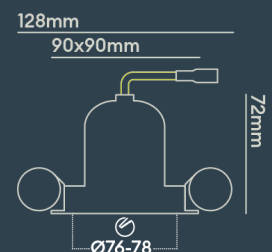

PHOTOMETRICS @ 25°C

Product code	Finish	Type	W	Colour	Beam	lm	lm/W	Lx @ 1m	Energy
BDL02A27MD	Matt white RAL9003	White Baffle Square Bezel	9.0W	2700K	24°	850	94	3350	
BDL02A27MM	Matt white RAL9003	White Baffle Square Bezel	9.0W	2700K	24°	850	94	3350	
BDL02A27MV	Matt white RAL9003	White Baffle Square Bezel	9.0W	2700K	24°	850	94	3350	
BDL02A27ND	Matt white RAL9003	White Baffle Square Bezel	9.0W	2700K	15°	850	94	7214	
BDL02A27NM	Matt white RAL9003	White Baffle Square Bezel	9.0W	2700K	15°	850	94	7214	
BDL02A27NV	Matt white RAL9003	White Baffle Square Bezel	9.0W	2700K	15°	850	94	7214	
BDL02A27WD	Matt white RAL9003	White Baffle Square Bezel	9.0W	2700K	50°	850	94	1350	
BDL02A27WM	Matt white RAL9003	White Baffle Square Bezel	9.0W	2700K	50°	850	94	1350	
BDL02A27WV	Matt white RAL9003	White Baffle Square Bezel	9.0W	2700K	50°	850	94	1350	
BDL02A30MD	Matt white RAL9003	White Baffle Square Bezel	9.0W	3000K	24°	850	94	3350	

Energy rating is a reflection of the LED light source.

BEAM ANGLE: **15°**

WIRING INFORMATION

01604 495 151

sales@collingwoodgroup.com

collingwoodlighting.com