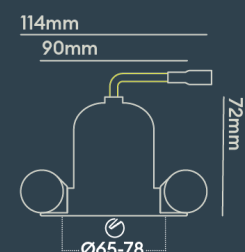

1901 DOWNLIGHT

Design your light! Modular Architectural Downlight Range

FEATURES

IP rating	IP65
CSP Switchable	Single CCT
Tilttable (°)	Fixed
UGR	UGR<22
Dimmable Option	Yes (DALI-2)
LED Lifetime	L70 70,000h
Colour Rendering Index	CRI>90
Colour Consistency	SDCM3
Emergency Option	Yes, using converter
Rotation angle (°)	Fixed

INSTALLATION INFORMATION

Input	220-240V AC
Maximum Ambient Temperature	40°C
Weight	260g
Insulation Coverable	No
Inrush Current	20A 17ms
Cut Out Size	65-78
Construction Material	Aluminium
UK Bathroom Zone	1
Maximum ceiling thickness	40 mm
SELV	Yes
Electric Class (1, 2, 3)	II
Suitable for coastal areas	No
Install Connector Type	Loop in / Loop out
UK Building Regulations	Part B, C, E, P & L
FR Building Regulations	Satisfait les essais au fil incandescent: 650°C
Mounting Options	Recessed
Part B Fire Rating	Solid Timber 30/60/90min, I-Joist 30min, Metal Web 30min
Dimmer Type	DALI
Power Factor	0.80

PHOTOMETRICS @ 25°C