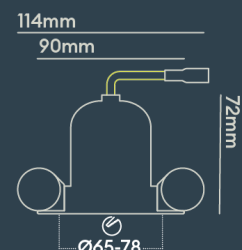

IP65 Available in IP65 for various applications

DIM Mains, 1-10V & DALI-2 dimmable options

CRI>90 CRI 90 providing true colour appearance

WARRANTY

Warranty 7 years

FEATURES & BENEFITS

The 1901 family consists of a pendant, spot light and downlight all with a consistent design language

Use our product selector to choose from 1,800 different combinations

Designed & assembled in Northampton UK

Fixed, Adjustable, Round, Square, Trimless options available

Emergency options available

Fire-rated to 30 minutes for us in Solid timber, I-Joist and Metal Web ceiling joists

Integrated LED using premium components to achieve 70,000 hours/60 years lifetime

PATENT: **GB2576385 EP3648256 HK40014447**

BEAM ANGLE: **15°**

1901 DOWNLIGHT

Design your light! Modular Architectural Downlight Range

FEATURES

IP rating	IP65
CSP Switchable	Single CCT
Tilttable (°)	Fixed
UGR	UGR<19
Dimmable Option	Yes (Mains)
LED Lifetime	L70 70,000h
Colour Rendering Index	CRI>90
Colour Consistency	SDCM3
Emergency Option	Yes, using converter
Rotation angle (°)	Fixed

INSTALLATION INFORMATION

Input	220-240V AC
Maximum Ambient Temperature	40°C
Weight	260g
Insulation Coverable	No
Inrush Current	2.6A/0.3ms
Cut Out Size	65-78
Construction Material	Aluminium
UK Bathroom Zone	1
Maximum ceiling thickness	40 mm
SELV	Yes
Electric Class (1, 2, 3)	II
Suitable for coastal areas	No
Install Connector Type	Loop in / Loop out
UK Building Regulations	Part B, C, E, P & L
FR Building Regulations	Satisfait les essais au fil incandescent: 650°C
Mounting Options	Recessed
Part B Fire Rating	Solid Timber 30/60/90min, I-Joist 30min, Metal Web 30min
Dimmer Type	Mains
Power Factor	0.80

PHOTOMETRICS @ 25°C

Product code	Finish	Type	W	Colour	Beam	lm	lm/W	Lx @ 1m	Energy
BDL01F27WVI	Matt white RAL9003	White Baffle Round Bezel	9.0W	2700K	50°	850	94	1350	
BDL01F30MDI	Matt white RAL9003	White Baffle Round Bezel	9.0W	3000K	24°	850	94	3350	
BDL01F30MMI	Matt white RAL9003	White Baffle Round Bezel	9.0W	3000K	24°	850	94	3350	
BDL01F30MVI	Matt white RAL9003	White Baffle Round Bezel	9.0W	3000K	24°	850	94	3350	
BDL01F30NDI	Matt white RAL9003	White Baffle Round Bezel	9.0W	3000K	15°	850	94	7816	
BDL01F30NMI	Matt white RAL9003	White Baffle Round Bezel	9.0W	3000K	15°	850	94	7816	
BDL01F30NVI	Matt white RAL9003	White Baffle Round Bezel	9.0W	3000K	15°	850	94	7816	
BDL01F30WDI	Matt white RAL9003	White Baffle Round Bezel	9.0W	3000K	50°	850	94	1350	
BDL01F30WMI	Matt white RAL9003	White Baffle Round Bezel	9.0W	3000K	50°	850	94	1350	
BDL01F30WVI	Matt white RAL9003	White Baffle Round Bezel	9.0W	3000K	50°	850	94	1350	

Energy rating is a reflection of the LED light source.

WIRING INFORMATION

01604 495 151

sales@collingwoodgroup.com

collingwoodlighting.com