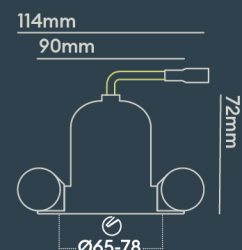

PHOTOMETRICS @ 25°C

Product code	Finish	Type	W	Colour	Beam	lm	lm/W	Lx @ 1m	Energy
BDL01F27WDI	Matt white RAL9003	White Baffle Round Bezel	9.0W	2700K	50°	850	94	1350	
BDL01F27WMI	Matt white RAL9003	White Baffle Round Bezel	9.0W	2700K	50°	850	94	1350	
BDL01F27WVI	Matt white RAL9003	White Baffle Round Bezel	9.0W	2700K	50°	850	94	1350	
BDL01F30MDI	Matt white RAL9003	White Baffle Round Bezel	9.0W	3000K	24°	850	94	3350	
BDL01F30MMI	Matt white RAL9003	White Baffle Round Bezel	9.0W	3000K	24°	850	94	3350	
BDL01F30MVI	Matt white RAL9003	White Baffle Round Bezel	9.0W	3000K	24°	850	94	3350	
BDL01F30NDI	Matt white RAL9003	White Baffle Round Bezel	9.0W	3000K	15°	850	94	7816	
BDL01F30NMI	Matt white RAL9003	White Baffle Round Bezel	9.0W	3000K	15°	850	94	7816	
BDL01F30NVI	Matt white RAL9003	White Baffle Round Bezel	9.0W	3000K	15°	850	94	7816	
BDL01F30WDI	Matt white RAL9003	White Baffle Round Bezel	9.0W	3000K	50°	850	94	1350	

Energy rating is a reflection of the LED light source.

BEAM ANGLE: **24°**

WIRING INFORMATION

01604 495 151

sales@collingwoodgroup.com

collingwoodlighting.com