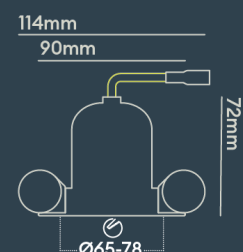

PHOTOMETRICS @ 25°C

Product code	Finish	Type	W	Colour	Beam	lm	lm/W	Lx @ 1m	Energy
BDL00F28WMI	Matt white RAL9003	White Baffle Slim Round Bezel	10W	1800K - 3000K	45°	600	60	1147	
BDL01A28MM	Matt white RAL9003	White Baffle Round Bezel	10W	1800K - 3000K	24°	600	60	3148	
BDL01A28WM	Matt white RAL9003	White Baffle Round Bezel	10W	1800K - 3000K	45°	600	60	1147	
BDL01F28MM	Matt white RAL9003	White Baffle Round Bezel	10W	1800K - 3000K	24°	600	60	3148	
BDL01F28MMI	Matt white RAL9003	White Baffle Round Bezel	10W	1800K - 3000K	24°	600	60	3148	
BDL01F28WM	Matt white RAL9003	White Baffle Round Bezel	10W	1800K - 3000K	45°	600	60	1147	
BDL01F28WMI	Matt white RAL9003	White Baffle Round Bezel	10W	1800K - 3000K	45°	600	60	1147	
BDL02A28MM	Matt white RAL9003	White Baffle Square Bezel	10W	1800K - 3000K	24°	600	60	3148	
BDL02A28WM	Matt white RAL9003	White Baffle Square Bezel	10W	1800K - 3000K	45°	600	60	1147	
BDL02F28MM	Matt white RAL9003	White Baffle Square Bezel	10W	1800K - 3000K	24°	600	60	3148	

Energy rating is a reflection of the LED light source.

WIRING INFORMATION

01604 495 151

sales@collingwoodgroup.com

collingwoodlighting.com