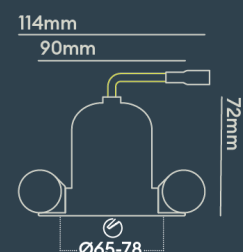

PHOTOMETRICS @ 25°C

Product code	Finish	Type	W	Colour	Beam	lm	lm/W	Lx @ 1m	Energy
BDL00F28MMI	Matt white RAL9003	White Baffle Slim Round Bezel	10W	1800K - 3000K	24°	600	60	3148	
BDL00F28WM	Matt white RAL9003	White Baffle Slim Round Bezel	10W	1800K - 3000K	45°	600	60	1147	
BDL00F28WMI	Matt white RAL9003	White Baffle Slim Round Bezel	10W	1800K - 3000K	45°	600	60	1147	
BDL01A28MM	Matt white RAL9003	White Baffle Round Bezel	10W	1800K - 3000K	24°	600	60	3148	
BDL01A28WM	Matt white RAL9003	White Baffle Round Bezel	10W	1800K - 3000K	45°	600	60	1147	
BDL01F28MM	Matt white RAL9003	White Baffle Round Bezel	10W	1800K - 3000K	24°	600	60	3148	
BDL01F28MMI	Matt white RAL9003	White Baffle Round Bezel	10W	1800K - 3000K	24°	600	60	3148	
BDL01F28WM	Matt white RAL9003	White Baffle Round Bezel	10W	1800K - 3000K	45°	600	60	1147	
BDL01F28WMI	Matt white RAL9003	White Baffle Round Bezel	10W	1800K - 3000K	45°	600	60	1147	
BDL02A28MM	Matt white RAL9003	White Baffle Square Bezel	10W	1800K - 3000K	24°	600	60	3148	

Energy rating is a reflection of the LED light source.