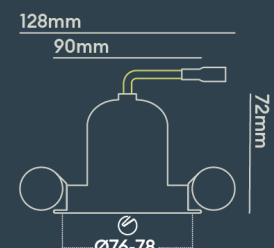

IP65 Available in IP65 for various applications

DIM Mains, 1-10V & DALI-2 dimmable options

CRI>90 CRI 90 providing true colour appearance

WARRANTY

Warranty

7 years

FEATURES & BENEFITS

The 1901 family consists of a pendant, spot light and downlight all with a consistent design language

Use our product selector to choose from 1,800 different combinations

Designed & assembled in Northampton UK

Fixed, Adjustable, Round, Square, Trimless options available

Emergency options available

Fire-rated to 30 minutes for us in Solid timber, I-Joist and Metal Web ceiling joists

Integrated LED using premium components to achieve 70,000 hours/60 years lifetime

PATENT: **GB2576385 EP3648256 HK40014447**

BEAM ANGLE: **15°**

1901 DOWNLIGHT

Design your light! Modular Architectural Downlight Range

FEATURES

IP rating	IP20
CSP Switchable	Single CCT
Tilttable (°)	20
UGR	UGR<19
Dimmable Option	Yes (Mains)
LED Lifetime	L70 70,000h
Colour Rendering Index	CRI>90
Colour Consistency	SDCM3
Emergency Option	Yes, using converter
Rotation angle (°)	360

INSTALLATION INFORMATION

Input	220-240V AC
Maximum Ambient Temperature	40°C
Weight	260g
Insulation Coverable	No
Inrush Current	2.6A/0.3ms
Cut Out Size	76-78
Construction Material	Aluminium
UK Bathroom Zone	1
Maximum ceiling thickness	40 mm
SELV	Yes
Electric Class (1, 2, 3)	II
Suitable for coastal areas	No
Install Connector Type	Loop in / Loop out
UK Building Regulations	Part P, L & B
FR Building Regulations	Satisfait les essais au fil incandescent: 650°C
Mounting Options	Recessed
Part B Fire Rating	Solid Timber 30/60/90min, I-Joist 30min, Metal Web 30min
Dimmer Type	Mains
Power Factor	0.80

PHOTOMETRICS @ 25°C

Product code	Finish	Type	W	Colour	Beam	lm	lm/W	Lx @ 1m	Energy
BDL01A30WV	Matt white RAL9003	White Baffle Round Bezel	9.0W	3000K	50°	850	94	1350	
BDL01A40MD	Matt white RAL9003	White Baffle Round Bezel	9.0W	4000K	24°	900	100	3550	
BDL01A40MM	Matt white RAL9003	White Baffle Round Bezel	9.0W	4000K	24°	900	100	3550	
BDL01A40MV	Matt white RAL9003	White Baffle Round Bezel	9.0W	4000K	24°	900	100	3550	
BDL01A40ND	Matt white RAL9003	White Baffle Round Bezel	9.0W	4000K	15°	900	100	9018	
BDL01A40NM	Matt white RAL9003	White Baffle Round Bezel	9.0W	4000K	15°	900	100	9018	
BDL01A40NV	Matt white RAL9003	White Baffle Round Bezel	9.0W	4000K	15°	900	100	9018	
BDL01A40WD	Matt white RAL9003	White Baffle Round Bezel	9.0W	4000K	50°	900	100	1450	
BDL01A40WM	Matt white RAL9003	White Baffle Round Bezel	9.0W	4000K	50°	900	100	1450	
BDL01A40WV	Matt white RAL9003	White Baffle Round Bezel	9.0W	4000K	50°	900	100	1450	

Energy rating is a reflection of the LED light source.

WIRING INFORMATION

01604 495 151

sales@collingwoodgroup.com

collingwoodlighting.com