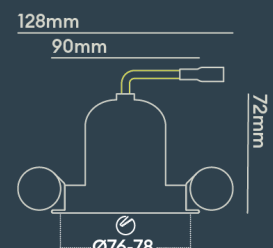

IP65 Available in IP65 for various applications

DIM Mains, 1-10V & DALI-2 dimmable options

CRI>90 CRI 90 providing true colour appearance

WARRANTY

Warranty 7 years

FEATURES & BENEFITS

The 1901 family consists of a pendant, spot light and downlight all with a consistent design language

Use our product selector to choose from 1,800 different combinations

Designed & assembled in Northampton UK

Fixed, Adjustable, Round, Square, Trimless options available

Emergency options available

Fire-rated to 30 minutes for us in Solid timber, I-Joist and Metal Web ceiling joists

Integrated LED using premium components to achieve 70,000 hours/60 years lifetime

PATENT: **GB2576385 EP3648256 HK40014447**

BEAM ANGLE: **24°**

1901 DOWNLIGHT

Design your light! Modular Architectural Downlight Range

FEATURES

IP rating	IP20
CSP Switchable	Single CCT
Tilttable (°)	20
UGR	UGR<16
Dimmable Option	Yes (Mains)
LED Lifetime	L70 70,000h
Colour Rendering Index	CRI>90
Colour Consistency	SDCM3
Emergency Option	Yes, using converter
Rotation angle (°)	360

INSTALLATION INFORMATION

Input	220-240V AC
Maximum Ambient Temperature	40°C
Weight	260g
Insulation Coverable	No
Inrush Current	2.6A/0.3ms
Cut Out Size	76-78
Construction Material	Aluminium
UK Bathroom Zone	1
Maximum ceiling thickness	40 mm
SELV	Yes
Electric Class (1, 2, 3)	II
Suitable for coastal areas	No
Install Connector Type	Loop in / Loop out
UK Building Regulations	Part P, L & B
FR Building Regulations	Satisfait les essais au fil incandescent: 650°C
Mounting Options	Recessed
Part B Fire Rating	Solid Timber 30/60/90min, I-Joist 30min, Metal Web 30min
Dimmer Type	Mains
Power Factor	0.80

PHOTOMETRICS @ 25°C

Product code	Finish	Type	W	Colour	Beam	lm	lm/W	Lx @ 1m	Energy
BDL01A30NV	Matt white RAL9003	White Baffle Round Bezel	9.0W	3000K	15°	850	94	7816	
BDL01A30WD	Matt white RAL9003	White Baffle Round Bezel	9.0W	3000K	50°	850	94	1350	
BDL01A30WM	Matt white RAL9003	White Baffle Round Bezel	9.0W	3000K	50°	850	94	1350	
BDL01A30WV	Matt white RAL9003	White Baffle Round Bezel	9.0W	3000K	50°	850	94	1350	
BDL01A40MD	Matt white RAL9003	White Baffle Round Bezel	9.0W	4000K	24°	900	100	3550	
BDL01A40MM	Matt white RAL9003	White Baffle Round Bezel	9.0W	4000K	24°	900	100	3550	
BDL01A40MV	Matt white RAL9003	White Baffle Round Bezel	9.0W	4000K	24°	900	100	3550	
BDL01A40ND	Matt white RAL9003	White Baffle Round Bezel	9.0W	4000K	15°	900	100	9018	
BDL01A40NM	Matt white RAL9003	White Baffle Round Bezel	9.0W	4000K	15°	900	100	9018	
BDL01A40NV	Matt white RAL9003	White Baffle Round Bezel	9.0W	4000K	15°	900	100	9018	

Energy rating is a reflection of the LED light source.

WIRING INFORMATION

01604 495 151

sales@collingwoodgroup.com

collingwoodlighting.com