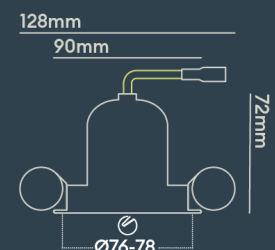

PHOTOMETRICS @ 25°C

Product code	Finish	Type	W	Colour	Beam	lm	lm/W	Lx @ 1m	Energy
BDL01A30NM	Matt white RAL9003	White Baffle Round Bezel	9.0W	3000K	15°	850	94	7816	
BDL01A30NV	Matt white RAL9003	White Baffle Round Bezel	9.0W	3000K	15°	850	94	7816	
BDL01A30WD	Matt white RAL9003	White Baffle Round Bezel	9.0W	3000K	50°	850	94	1350	
BDL01A30WM	Matt white RAL9003	White Baffle Round Bezel	9.0W	3000K	50°	850	94	1350	
BDL01A30VW	Matt white RAL9003	White Baffle Round Bezel	9.0W	3000K	50°	850	94	1350	
BDL01A40MD	Matt white RAL9003	White Baffle Round Bezel	9.0W	4000K	24°	900	100	3550	
BDL01A40MM	Matt white RAL9003	White Baffle Round Bezel	9.0W	4000K	24°	900	100	3550	
BDL01A40MV	Matt white RAL9003	White Baffle Round Bezel	9.0W	4000K	24°	900	100	3550	
BDL01A40ND	Matt white RAL9003	White Baffle Round Bezel	9.0W	4000K	15°	900	100	9018	
BDL01A40NM	Matt white RAL9003	White Baffle Round Bezel	9.0W	4000K	15°	900	100	9018	

Energy rating is a reflection of the LED light source.

BEAM ANGLE: **24°**

WIRING INFORMATION

01604 495 151

sales@collingwoodgroup.com

collingwoodlighting.com