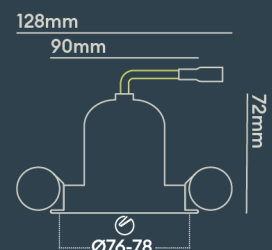

IP65 Available in IP65 for various applications

DIM Mains, 1-10V & DALI-2 dimmable options

CRI>90 CRI 90 providing true colour appearance

WARRANTY

Warranty

7 years

FEATURES & BENEFITS

The 1901 family consists of a pendant, spot light and downlight all with a consistent design language

Use our product selector to choose from 1,800 different combinations

Designed & assembled in Northampton UK

Fixed, Adjustable, Round, Square, Trimless options available

Emergency options available

Fire-rated to 30 minutes for us in Solid timber, I-Joist and Metal Web ceiling joists

Integrated LED using premium components to achieve 70,000 hours/60 years lifetime

PATENT: **GB2576385 EP3648256 HK40014447**

BEAM ANGLE: **50°**

1901 DOWNLIGHT

Design your light! Modular Architectural Downlight Range

FEATURES

IP rating	IP20
CSP Switchable	Single CCT
Tilttable (°)	20
UGR	UGR<22
Dimmable Option	Yes (Mains)
LED Lifetime	L70 70,000h
Colour Rendering Index	CRI>90
Colour Consistency	SDCM3
Emergency Option	Yes, using converter
Rotation angle (°)	360

INSTALLATION INFORMATION

Input	220-240V AC
Maximum Ambient Temperature	40°C
Weight	260g
Insulation Coverable	No
Inrush Current	2.6A/0.3ms
Cut Out Size	76-78
Construction Material	Aluminium
UK Bathroom Zone	1
Maximum ceiling thickness	40 mm
SELV	Yes
Electric Class (1, 2, 3)	II
Suitable for coastal areas	No
Install Connector Type	Loop in / Loop out
UK Building Regulations	Part P, L & B
FR Building Regulations	Satisfait les essais au fil incandescent: 650°C
Mounting Options	Recessed
Part B Fire Rating	Solid Timber 30/60/90min, I-Joist 30min, Metal Web 30min
Dimmer Type	Mains
Power Factor	0.80

PHOTOMETRICS @ 25°C

Product code	Finish	Type	W	Colour	Beam	lm	lm/W	Lx @ 1m	Energy
BDL01A30MV	Matt white RAL9003	White Baffle Round Bezel	9.0W	3000K	24°	850	94	3350	
BDL01A30ND	Matt white RAL9003	White Baffle Round Bezel	9.0W	3000K	15°	850	94	7816	
BDL01A30NM	Matt white RAL9003	White Baffle Round Bezel	9.0W	3000K	15°	850	94	7816	
BDL01A30NV	Matt white RAL9003	White Baffle Round Bezel	9.0W	3000K	15°	850	94	7816	
BDL01A30WD	Matt white RAL9003	White Baffle Round Bezel	9.0W	3000K	50°	850	94	1350	
BDL01A30WM	Matt white RAL9003	White Baffle Round Bezel	9.0W	3000K	50°	850	94	1350	
BDL01A30WV	Matt white RAL9003	White Baffle Round Bezel	9.0W	3000K	50°	850	94	1350	
BDL01A40MD	Matt white RAL9003	White Baffle Round Bezel	9.0W	4000K	24°	900	100	3550	
BDL01A40MM	Matt white RAL9003	White Baffle Round Bezel	9.0W	4000K	24°	900	100	3550	
BDL01A40MV	Matt white RAL9003	White Baffle Round Bezel	9.0W	4000K	24°	900	100	3550	

Energy rating is a reflection of the LED light source.

WIRING INFORMATION

01604 495 151

sales@collingwoodgroup.com

collingwoodlighting.com