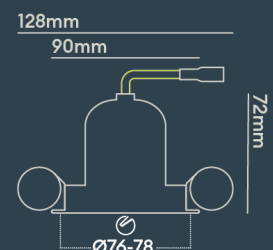

IP65 Available in IP65 for various applications

DIM Mains, 1-10V & DALI-2 dimmable options

CRI>90 CRI 90 providing true colour appearance

WARRANTY

Warranty

7 years

FEATURES & BENEFITS

The 1901 family consists of a pendant, spot light and downlight all with a consistent design language

Use our product selector to choose from 1,800 different combinations

Designed & assembled in Northampton UK

Fixed, Adjustable, Round, Square, Trimless options available

Emergency options available

Fire-rated to 30 minutes for us in Solid timber, I-Joist and Metal Web ceiling joists

Integrated LED using premium components to achieve 70,000 hours/60 years lifetime

PATENT: **GB2576385 EP3648256 HK40014447**

BEAM ANGLE: **50°**

1901 DOWNLIGHT

Design your light! Modular Architectural Downlight Range

FEATURES

IP rating	IP20
CSP Switchable	Single CCT
Tilttable (°)	20
UGR	UGR<22
Dimmable Option	Yes (Mains)
LED Lifetime	L70 70,000h
Colour Rendering Index	CRI>90
Colour Consistency	SDCM3
Emergency Option	Yes, using converter
Rotation angle (°)	360

INSTALLATION INFORMATION

Input	220-240V AC
Maximum Ambient Temperature	40°C
Weight	260g
Insulation Coverable	No
Inrush Current	2.6A/0.3ms
Cut Out Size	76-78
Construction Material	Aluminium
UK Bathroom Zone	1
Maximum ceiling thickness	40 mm
SELV	Yes
Electric Class (1, 2, 3)	II
Suitable for coastal areas	No
Install Connector Type	Loop in / Loop out
UK Building Regulations	Part P, L & B
FR Building Regulations	Satisfait les essais au fil incandescent: 650°C
Mounting Options	Recessed
Part B Fire Rating	Solid Timber 30/60/90min, I-Joist 30min, Metal Web 30min
Dimmer Type	Mains
Power Factor	0.80

PHOTOMETRICS @ 25°C

Product code	Finish	Type	W	Colour	Beam	lm	lm/W	Lx @ 1m	Energy
BDL01A27MV	Matt white RAL9003	White Baffle Round Bezel	9.0W	2700K	24°	850	94	3350	
BDL01A27ND	Matt white RAL9003	White Baffle Round Bezel	9.0W	2700K	15°	850	94	7214	
BDL01A27NM	Matt white RAL9003	White Baffle Round Bezel	9.0W	2700K	15°	850	94	7214	
BDL01A27NV	Matt white RAL9003	White Baffle Round Bezel	9.0W	2700K	15°	850	94	7214	
BDL01A27WD	Matt white RAL9003	White Baffle Round Bezel	9.0W	2700K	50°	850	94	1350	
BDL01A27WM	Matt white RAL9003	White Baffle Round Bezel	9.0W	2700K	50°	850	94	1350	
BDL01A27WV	Matt white RAL9003	White Baffle Round Bezel	9.0W	2700K	50°	850	94	1350	
BDL01A30MD	Matt white RAL9003	White Baffle Round Bezel	9.0W	3000K	24°	850	94	3350	
BDL01A30MM	Matt white RAL9003	White Baffle Round Bezel	9.0W	3000K	24°	850	94	3350	
BDL01A30MV	Matt white RAL9003	White Baffle Round Bezel	9.0W	3000K	24°	850	94	3350	

Energy rating is a reflection of the LED light source.

WIRING INFORMATION

01604 495 151

sales@collingwoodgroup.com

collingwoodlighting.com