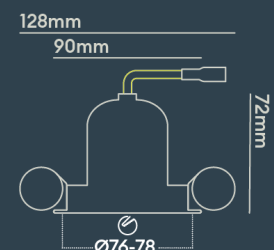

Input	220-240V AC
Maximum Ambient Temperature	40°C
Weight	260g
Insulation Coverable	No
Inrush Current	20A 17ms
Cut Out Size	76-78
Construction Material	Aluminium
UK Bathroom Zone	1
Maximum ceiling thickness	40 mm
SELV	Yes
Electric Class (1, 2, 3)	II
Suitable for coastal areas	No
Install Connector Type	Loop in / Loop out
UK Building Regulations	Part P, L & B
FR Building Regulations	Satisfait les essais au fil incandescent: 650°C
Mounting Options	Recessed
Part B Fire Rating	Solid Timber 30/60/90min, I-Joist 30min, Metal Web 30min
Dimmer Type	DALI
Power Factor	0.80

PHOTOMETRICS @ 25°C

Product code	Finish	Type	W	Colour	Beam	lm	lm/W	Lx @ 1m	Energy
BDB11A40WV	Matt black RAL9017	Round bezel	9.0W	4000K	50°	850	94	1400	
BDL00F27MD	Matt white RAL9003	Slim Round Bezel	9.0W	2700K	24°	850	94	3350	
BDL01A27MD	Matt white RAL9003	Round bezel	9.0W	2700K	24°	850	94	3350	
BDL01A27MM	Matt white RAL9003	Round bezel	9.0W	2700K	24°	850	94	3350	
BDL01A27MV	Matt white RAL9003	Round bezel	9.0W	2700K	24°	850	94	3350	
BDL01A27ND	Matt white RAL9003	Round bezel	9.0W	2700K	15°	850	94	7214	
BDL01A27NM	Matt white RAL9003	Round bezel	9.0W	2700K	15°	850	94	7214	
BDL01A27NV	Matt white RAL9003	Round bezel	9.0W	2700K	15°	850	94	7214	
BDL01A27WD	Matt white RAL9003	Round bezel	9.0W	2700K	50°	850	94	1350	
BDL01A27WM	Matt white RAL9003	Round bezel	9.0W	2700K	50°	850	94	1350	

Energy rating is a reflection of the LED light source.

BEAM ANGLE: **15°**

WIRING INFORMATION

01604 495 151

sales@collingwoodgroup.com

collingwoodlighting.com