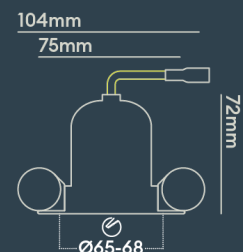

1901 DOWNLIGHT

Design your light! Modular Architectural Downlight Range

FEATURES

IP rating	IP44
CSP Switchable	Single CCT
Tilttable (°)	Fixed
UGR	UGR<22
Dimmable Option	Yes (Mains)
LED Lifetime	L70 70,000h
Colour Rendering Index	CRI>90
Colour Consistency	SDCM3
Emergency Option	Yes, using converter
Rotation angle (°)	Fixed

INSTALLATION INFORMATION

Input	220-240V AC
Maximum Ambient Temperature	40°C
Weight	240g
Insulation Coverable	No
Inrush Current	2.6A/0.3ms
Cut Out Size	65-68
Construction Material	Aluminium
UK Bathroom Zone	1
Maximum ceiling thickness	40 mm
SELV	Yes
Electric Class (1, 2, 3)	II
Suitable for coastal areas	No
Install Connector Type	Loop in / Loop out
UK Building Regulations	Part B, C, E, P & L
FR Building Regulations	Satisfait les essais au fil incandescent: 650°C
Mounting Options	Recessed
Part B Fire Rating	Solid Timber 30/60/90min, I-Joist 30min, Metal Web 30min
Dimmer Type	Mains
Power Factor	0.80

PHOTOMETRICS @ 25°C

Product code	Finish	Type	W	Colour	Beam	lm	lm/W	Lx @ 1m	Energy
BDL00F40MV	Matt white RAL9003	White Baffle Slim Round Bezel	9.0W	4000K	24°	900	100	3550	
BDL00F40ND	Matt white RAL9003	White Baffle Slim Round Bezel	9.0W	4000K	15°	900	100	9018	
BDL00F40NM	Matt white RAL9003	White Baffle Slim Round Bezel	9.0W	4000K	15°	900	100	9018	
BDL00F40NV	Matt white RAL9003	White Baffle Slim Round Bezel	9.0W	4000K	15°	900	100	9018	
BDL00F40WD	Matt white RAL9003	White Baffle Slim Round Bezel	9.0W	4000K	50°	900	100	1450	
BDL00F40WM	Matt white RAL9003	White Baffle Slim Round Bezel	9.0W	4000K	50°	900	100	1450	
BDL00F40WV	Matt white RAL9003	White Baffle Slim Round Bezel	9.0W	4000K	50°	900	100	1450	
BDL01F27MD	Matt white RAL9003	White Baffle Round Bezel	9.0W	2700K	24°	850	94	3350	

IP65 Available in IP65 for various applications