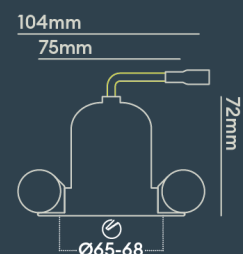

1901 DOWNLIGHT

Design your light! Modular Architectural Downlight Range

FEATURES

IP rating	IP65
CSP Switchable	Single CCT
Tilttable (°)	Fixed
UGR	UGR<22
Dimmable Option	Yes (DALI-2)
LED Lifetime	L70 70,000h
Colour Rendering Index	CRI>90
Colour Consistency	SDCM3
Emergency Option	Yes, using converter
Rotation angle (°)	Fixed

INSTALLATION INFORMATION

Input	220-240V AC
Maximum Ambient Temperature	40°C
Weight	240g
Insulation Coverable	No
Inrush Current	20A 17ms
Cut Out Size	65-68
Construction Material	Aluminium
UK Bathroom Zone	1
Maximum ceiling thickness	40 mm
SELV	Yes
Electric Class (1, 2, 3)	II
Suitable for coastal areas	No
Install Connector Type	Loop in / Loop out
UK Building Regulations	Part B, C, E, P & L
FR Building Regulations	Satisfait les essais au fil incandescent: 650°C
Mounting Options	Recessed
Part B Fire Rating	Solid Timber 30/60/90min, I-Joist 30min, Metal Web 30min
Dimmer Type	DALI
Power Factor	0.80

PHOTOMETRICS @ 25°C

Product code	Finish	Type	W	Colour	Beam	lm	lm/W	Lx @ 1m	Energy
BDL00F40MMI	Matt white RAL9003	White Baffle Slim Round Bezel	9.0W	4000K	24°	900	100	3550	
BDL00F40MVI	Matt white RAL9003	White Baffle Slim Round Bezel	9.0W	4000K	24°	900	100	3550	
BDL00F40NDI	Matt white RAL9003	White Baffle Slim Round Bezel	9.0W	4000K	15°	900	100	9018	
BDL00F40NMI	Matt white RAL9003	White Baffle Slim Round Bezel	9.0W	4000K	15°	900	100	9018	
BDL00F40NVI	Matt white RAL9003	White Baffle Slim Round Bezel	9.0W	4000K	15°	900	100	9018	
BDL00F40WDI	Matt white RAL9003	White Baffle Slim Round Bezel	9.0W	4000K	50°	900	100	1450	
BDL00F40WMI	Matt white RAL9003	White Baffle Slim Round Bezel	9.0W	4000K	50°	900	100	1450	
BDL00F40WVI	Matt white RAL9003	White Baffle Slim Round	9.0W	4000K	50°	900	100	1450	

IP65 Available in IP65 for various applications