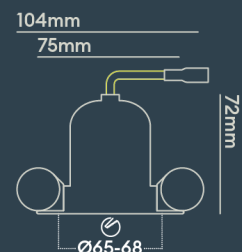

1901 DOWNLIGHT

Design your light! Modular Architectural Downlight Range

FEATURES

IP rating	IP65
CSP Switchable	Single CCT
Tilttable (°)	Fixed
UGR	UGR<16
Dimmable Option	Yes (1-10V)
LED Lifetime	L70 70,000h
Colour Rendering Index	CRI>90
Colour Consistency	SDCM3
Emergency Option	Yes, using converter
Rotation angle (°)	Fixed

INSTALLATION INFORMATION

Input	220-240V AC
Maximum Ambient Temperature	40°C
Weight	240g
Insulation Coverable	No
Inrush Current	10A/22ms
Cut Out Size	65-68
Construction Material	Aluminium
UK Bathroom Zone	1
Maximum ceiling thickness	40 mm
SELV	Yes
Electric Class (1, 2, 3)	II
Suitable for coastal areas	No
Install Connector Type	Loop in / Loop out
UK Building Regulations	Part B, C, E, P & L
FR Building Regulations	Satisfait les essais au fil incandescent: 650°C
Mounting Options	Recessed
Part B Fire Rating	Solid Timber 30/60/90min, I-Joist 30min, Metal Web 30min
Dimmer Type	1-10V
Power Factor	0.80

PHOTOMETRICS @ 25°C

Product code	Finish	Type	W	Colour	Beam	lm	lm/W	Lx @ 1m	Energy
BDL00F30WDI	Matt white RAL9003	White Baffle Slim Round Bezel	9.0W	3000K	50°	850	94	1350	
BDL00F30WMI	Matt white RAL9003	White Baffle Slim Round Bezel	9.0W	3000K	50°	850	94	1350	
BDL00F30WVI	Matt white RAL9003	White Baffle Slim Round Bezel	9.0W	3000K	50°	850	94	1350	
BDL00F40MDI	Matt white RAL9003	White Baffle Slim Round Bezel	9.0W	4000K	24°	900	100	3550	
BDL00F40MMI	Matt white RAL9003	White Baffle Slim Round Bezel	9.0W	4000K	24°	900	100	3550	
BDL00F40MVI	Matt white RAL9003	White Baffle Slim Round Bezel	9.0W	4000K	24°	900	100	3550	
BDL00F40NDI	Matt white RAL9003	White Baffle Slim Round Bezel	9.0W	4000K	15°	900	100	9018	
BDL00F40NMI	Matt white RAL9003	White Baffle Slim Round	9.0W	4000K	15°	900	100	9018	

IP65 Available in IP65 for various applications