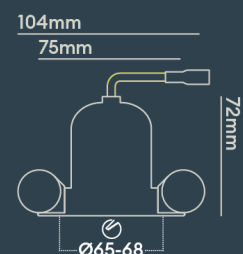

1901 DOWNLIGHT

Design your light! Modular Architectural Downlight Range

FEATURES

IP rating	IP65
CSP Switchable	Single CCT
Tilttable (°)	Fixed
UGR	UGR<19
Dimmable Option	Yes (Mains)
LED Lifetime	L70 70,000h
Colour Rendering Index	CRI>90
Colour Consistency	SDCM3
Emergency Option	Yes, using converter
Rotation angle (°)	Fixed

INSTALLATION INFORMATION

Input	220-240V AC
Maximum Ambient Temperature	40°C
Weight	240g
Insulation Coverable	No
Inrush Current	2.6A/0.3ms
Cut Out Size	65-68
Construction Material	Aluminium
UK Bathroom Zone	1
Maximum ceiling thickness	40 mm
SELV	Yes
Electric Class (1, 2, 3)	II
Suitable for coastal areas	No
Install Connector Type	Loop in / Loop out
UK Building Regulations	Part B, C, E, P & L
FR Building Regulations	Satisfait les essais au fil incandescent: 650°C
Mounting Options	Recessed
Part B Fire Rating	Solid Timber 30/60/90min, I-Joist 30min, Metal Web 30min
Dimmer Type	Mains
Power Factor	0.80

PHOTOMETRICS @ 25°C

Product code	Finish	Type	W	Colour	Beam	lm	lm/W	Lx @ 1m	Energy
BDL00F27WVI	Matt white RAL9003	White Baffle Slim Round Bezel	9.0W	2700K	50°	850	94	1350	
BDL00F30MDI	Matt white RAL9003	White Baffle Slim Round Bezel	9.0W	3000K	24°	850	94	3350	
BDL00F30MMI	Matt white RAL9003	White Baffle Slim Round Bezel	9.0W	3000K	24°	850	94	3350	
BDL00F30MVI	Matt white RAL9003	White Baffle Slim Round Bezel	9.0W	3000K	24°	850	94	3350	
BDL00F30NDI	Matt white RAL9003	White Baffle Slim Round Bezel	9.0W	3000K	15°	850	94	7816	
BDL00F30NMI	Matt white RAL9003	White Baffle Slim Round Bezel	9.0W	3000K	15°	850	94	7816	
BDL00F30NVI	Matt white RAL9003	White Baffle Slim Round Bezel	9.0W	3000K	15°	850	94	7816	
BDL00F30WDI	Matt white RAL9003	White Baffle Slim Round	9.0W	3000K	50°	850	94	1350	

IP65 Available in IP65 for various applications