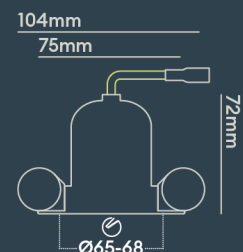

PHOTOMETRICS @ 25°C

Product code	Finish	Type	W	Colour	Beam	lm	lm/W	Lx @ 1m	Energy
BDL00F27WM	Matt white RAL9003	Slim Round Bezel	9.0W	2700K	50°	850	94	1350	
BDL00F27WV	Matt white RAL9003	Slim Round Bezel	9.0W	2700K	50°	850	94	1350	
BDL00F30MD	Matt white RAL9003	Slim Round Bezel	9.0W	3000K	24°	850	94	3350	
BDL00F30MM	Matt white RAL9003	Slim Round Bezel	9.0W	3000K	24°	850	94	3350	
BDL00F30MV	Matt white RAL9003	Slim Round Bezel	9.0W	3000K	24°	850	94	3350	
BDL00F30ND	Matt white RAL9003	Slim Round Bezel	9.0W	3000K	15°	850	94	7816	
BDL00F30NM	Matt white RAL9003	Slim Round Bezel	9.0W	3000K	15°	850	94	7816	
BDL00F30NV	Matt white RAL9003	Slim Round Bezel	9.0W	3000K	15°	850	94	7816	
BDL00F30WD	Matt white RAL9003	Slim Round Bezel	9.0W	3000K	50°	850	94	1350	
BDL00F30WM	Matt white RAL9003	Slim Round Bezel	9.0W	3000K	50°	850	94	1350	

Energy rating is a reflection of the LED light source.

WIRING INFORMATION

01604 495 151

sales@collingwoodgroup.com

collingwoodlighting.com

BEAM ANGLE: **15°**