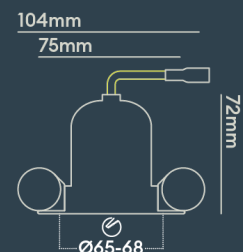

1901 DOWNLIGHT

Design your light! Modular Architectural Downlight Range

FEATURES

IP rating	IP65
CSP Switchable	Single CCT
Tilttable (°)	Fixed
UGR	UGR<16
Dimmable Option	Yes (Mains)
LED Lifetime	L70 70,000h
Colour Rendering Index	CRI>90
Colour Consistency	SDCM3
Emergency Option	Yes, using converter
Rotation angle (°)	Fixed

INSTALLATION INFORMATION

Input	220-240V AC
Maximum Ambient Temperature	40°C
Weight	240g
Insulation Coverable	No
Inrush Current	2.6A/0.3ms
Cut Out Size	65-68
Construction Material	Aluminium
UK Bathroom Zone	1
Maximum ceiling thickness	40 mm
SELV	Yes
Electric Class (1, 2, 3)	II
Suitable for coastal areas	No
Install Connector Type	Loop in / Loop out
UK Building Regulations	Part B, C, E, P & L
FR Building Regulations	Satisfait les essais au fil incandescent: 650°C
Mounting Options	Recessed
Part B Fire Rating	Solid Timber 30/60/90min, I-Joist 30min, Metal Web 30min
Dimmer Type	Mains
Power Factor	0.80

PHOTOMETRICS @ 25°C

Product code	Finish	Type	W	Colour	Beam	lm	lm/W	Lx @ 1m	Energy
BDL00F27NVI	Matt white RAL9003	White Baffle Slim Round Bezel	9.0W	2700K	15°	850	94	7214	
BDL00F27WDI	Matt white RAL9003	White Baffle Slim Round Bezel	9.0W	2700K	50°	850	94	1350	
BDL00F27WMI	Matt white RAL9003	White Baffle Slim Round Bezel	9.0W	2700K	50°	850	94	1350	
BDL00F27WVI	Matt white RAL9003	White Baffle Slim Round Bezel	9.0W	2700K	50°	850	94	1350	
BDL00F30MDI	Matt white RAL9003	White Baffle Slim Round Bezel	9.0W	3000K	24°	850	94	3350	
BDL00F30MMI	Matt white RAL9003	White Baffle Slim Round Bezel	9.0W	3000K	24°	850	94	3350	
BDL00F30MVI	Matt white RAL9003	White Baffle Slim Round Bezel	9.0W	3000K	24°	850	94	3350	
BDL00F30NDI	Matt white RAL9003	White Baffle Slim Round	9.0W	3000K	15°	850	94	7816	

IP65 Available in IP65 for various applications