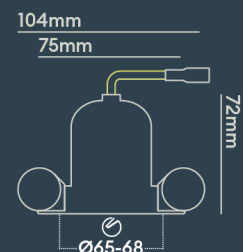

1901 DOWNLIGHT

Design your light! Modular Architectural Downlight Range

FEATURES

IP rating	IP44
CSP Switchable	Single CCT
Tilttable (°)	Fixed
UGR	UGR<16
Dimmable Option	Yes (DALI-2)
LED Lifetime	L70 70,000h
Colour Rendering Index	CRI>90
Colour Consistency	SDCM3
Emergency Option	Yes, using converter
Rotation angle (°)	Fixed

INSTALLATION INFORMATION

Input	220-240V AC
Maximum Ambient Temperature	40°C
Weight	240g
Insulation Coverable	No
Inrush Current	20A 17ms
Cut Out Size	65-68
Construction Material	Aluminium
UK Bathroom Zone	1
Maximum ceiling thickness	40 mm
SELV	Yes
Electric Class (1, 2, 3)	II
Suitable for coastal areas	No
Install Connector Type	Loop in / Loop out
UK Building Regulations	Part B, C, E, P & L
FR Building Regulations	Satisfait les essais au fil incandescent: 650°C
Mounting Options	Recessed
Part B Fire Rating	Solid Timber 30/60/90min, I-Joist 30min, Metal Web 30min
Dimmer Type	DALI
Power Factor	0.80

PHOTOMETRICS @ 25°C

Product code	Finish	Type	W	Colour	Beam	lm	lm/W	Lx @ 1m	Energy
BDL00F27NM	Matt white RAL9003	White Baffle Slim Round Bezel	9.0W	2700K	15°	850	94	7214	
BDL00F27NV	Matt white RAL9003	White Baffle Slim Round Bezel	9.0W	2700K	15°	850	94	7214	
BDL00F27WD	Matt white RAL9003	White Baffle Slim Round Bezel	9.0W	2700K	50°	850	94	1350	
BDL00F27WM	Matt white RAL9003	White Baffle Slim Round Bezel	9.0W	2700K	50°	850	94	1350	
BDL00F27WV	Matt white RAL9003	White Baffle Slim Round Bezel	9.0W	2700K	50°	850	94	1350	
BDL00F30MD	Matt white RAL9003	White Baffle Slim Round Bezel	9.0W	3000K	24°	850	94	3350	
BDL00F30MM	Matt white RAL9003	White Baffle Slim Round Bezel	9.0W	3000K	24°	850	94	3350	
BDL00F30MV	Matt white RAL9003	White Baffle Slim Round	9.0W	3000K	24°	850	94	3350	

IP65 Available in IP65 for various applications