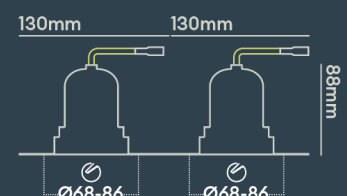

1901 DOWNLIGHT

Design your light! Modular Architectural Downlight Range

FEATURES

IP rating	IP44
CSP Switchable	Single CCT
Tilttable (°)	Fixed
UGR	UGR<16
Dimmable Option	Yes (Mains)
LED Lifetime	L70 70,000h
Colour Rendering Index	CRI>90
Colour Consistency	SDCM3
Emergency Option	Yes, using converter
Rotation angle (°)	Fixed

INSTALLATION INFORMATION

Input	220-240V AC
Maximum Ambient Temperature	40°C
Weight	400g
Insulation Coverable	No
Inrush Current	2.6A/0.3ms
Cut Out Size	68-86 x2
Construction Material	Aluminium
UK Bathroom Zone	1
Maximum ceiling thickness	40 mm
SELV	Yes
Electric Class (1, 2, 3)	II
Suitable for coastal areas	No
Install Connector Type	Loop in / Loop out
UK Building Regulations	Part B, C, E, P & L
FR Building Regulations	Satisfait les essais au fil incandescent: 650°C
Mounting Options	Recessed
Part B Fire Rating	Solid Timber 30/60/90min, I-Joist 30min, Metal Web 30min
Dimmer Type	Mains
Power Factor	0.80

IP65

Available in IP65 for various applications

DIM

Mains, 1-10V & DALI-2 dimmable options

CRI>90

CRI 90 providing true colour appearance

WARRANTY

Warranty

7 years

FEATURES & BENEFITS

The 1901 family consists of a pendant, spot light and downlight all with a consistent design language

Use our product selector to choose from 1,800 different combinations

Designed & assembled in Northampton UK

Fixed, Adjustable, Round, Square, Trimless options available

Emergency options available

Fire-rated to 30 minutes for us in Solid timber, I-Joist and Metal Web ceiling joists

Integrated LED using premium components to achieve 70,000 hours/60 years lifetime

PATENT: **GB2576385 EP3648256 HK40014447**

PHOTOMETRICS @ 25°C