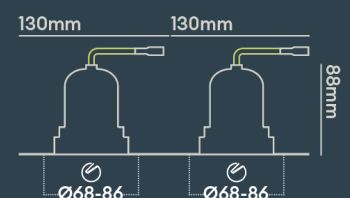

1901 DOWNLIGHT

Design your light! Modular Architectural Downlight Range

FEATURES

IP rating	IP65
CSP Switchable	Single CCT
Tilttable (°)	Fixed
UGR	UGR<16
Dimmable Option	Yes (DALI-2)
LED Lifetime	L70 70,000h
Colour Rendering Index	CRI>90
Colour Consistency	SDCM3
Emergency Option	Yes, using converter
Rotation angle (°)	Fixed

INSTALLATION INFORMATION

Input	220-240V AC
Maximum Ambient Temperature	40°C
Weight	400g
Insulation Coverable	No
Inrush Current	20A 17ms
Cut Out Size	68-86 x2
Construction Material	Aluminium
UK Bathroom Zone	1
Maximum ceiling thickness	40 mm
SELV	Yes
Electric Class (1, 2, 3)	II
Suitable for coastal areas	No
Install Connector Type	Loop in / Loop out
UK Building Regulations	Part B, C, E, P & L
FR Building Regulations	Satisfait les essais au fil incandescent: 650°C
Mounting Options	Recessed
Part B Fire Rating	Solid Timber 30/60/90min, I-Joist 30min, Metal Web 30min
Dimmer Type	DALI
Power Factor	0.80

PHOTOMETRICS @ 25°C

Product code	Finish	Type	W	Colour	Beam	lm	lm/W	Lx @ 1m	Energy
BDB14F40MMI	Matt black RAL9017	Black Baffle Double Trimless	18W	4000K	24°	2 x 850	94	2 x 3450	
BDB14F40MVI	Matt black RAL9017	Black Baffle Double Trimless	18W	4000K	24°	2 x 850	94	2 x 3450	
BDB14F40NDI	Matt black RAL9017	Black Baffle Double Trimless	18W	4000K	15°	2 x 850	94	2 x 9018	
BDB14F40NMI	Matt black RAL9017	Black Baffle Double Trimless	18W	4000K	15°	2 x 850	94	2 x 9018	
BDB14F40NVI	Matt black RAL9017	Black Baffle Double Trimless	18W	4000K	15°	2 x 850	94	2 x 9018	
BDB14F40WDI	Matt black RAL9017	Black Baffle Double Trimless	18W	4000K	50°	2 x 850	94	2 x 1400	
BDB14F40WMI	Matt black RAL9017	Black Baffle Double Trimless	18W	4000K	50°	2 x 850	94	2 x 1400	
BDB14F40WVI	Matt black RAL9017	Black Baffle Double	18W	4000K	50°	2 x 850	94	2 x 1400