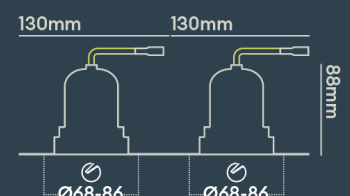

1901 DOWNLIGHT

Design your light! Modular Architectural Downlight Range

FEATURES

IP rating	IP44
CSP Switchable	Single CCT
Tilttable (°)	Fixed
UGR	UGR<16
Dimmable Option	Yes (DALI-2)
LED Lifetime	L70 70,000h
Colour Rendering Index	CRI>90
Colour Consistency	SDCM3
Emergency Option	Yes, using converter
Rotation angle (°)	Fixed

INSTALLATION INFORMATION

Input	220-240V AC
Maximum Ambient Temperature	40°C
Weight	400g
Insulation Coverable	No
Inrush Current	20A 17ms
Cut Out Size	68-86 x2
Construction Material	Aluminium
UK Bathroom Zone	1
Maximum ceiling thickness	40 mm
SELV	Yes
Electric Class (1, 2, 3)	II
Suitable for coastal areas	No
Install Connector Type	Loop in / Loop out
UK Building Regulations	Part B, C, E, P & L
FR Building Regulations	Satisfait les essais au fil incandescent: 650°C
Mounting Options	Recessed
Part B Fire Rating	Solid Timber 30/60/90min, I-Joist 30min, Metal Web 30min
Dimmer Type	DALI
Power Factor	0.80

PHOTOMETRICS @ 25°C

Product code	Finish	Type	W	Colour	Beam	lm	lm/W	Lx @ 1m	Energy
BDB14F40MM	Matt black RAL9017	Black Baffle Double Trimless	18W	4000K	24°	2 x 850	94	2 x 3450	
BDB14F40MV	Matt black RAL9017	Black Baffle Double Trimless	18W	4000K	24°	2 x 850	94	2 x 3450	
BDB14F40ND	Matt black RAL9017	Black Baffle Double Trimless	18W	4000K	15°	2 x 850	94	2 x 9018	
BDB14F40NM	Matt black RAL9017	Black Baffle Double Trimless	18W	4000K	15°	2 x 850	94	2 x 9018	
BDB14F40NV	Matt black RAL9017	Black Baffle Double Trimless	18W	4000K	15°	2 x 850	94	2 x 9018	
BDB14F40WD	Matt black RAL9017	Black Baffle Double Trimless	18W	4000K	50°	2 x 850	94	2 x 1400	
BDB14F40WM	Matt black RAL9017	Black Baffle Double Trimless	18W	4000K	50°	2 x 850	94	2 x 1400	
BDB14F40WV	Matt black RAL9017	Black Baffle Double	18W	4000K	50°	2 x 850	94	2 x 1400	

IP65 Available in IP65 for various applications