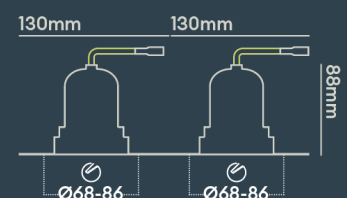

1901 DOWNLIGHT

Design your light! Modular Architectural Downlight Range

FEATURES

IP rating	IP44
CSP Switchable	Single CCT
Tilttable (°)	Fixed
UGR	UGR<16
Dimmable Option	Yes (Mains)
LED Lifetime	L70 70,000h
Colour Rendering Index	CRI>90
Colour Consistency	SDCM3
Emergency Option	Yes, using converter
Rotation angle (°)	Fixed

INSTALLATION INFORMATION

Input	220-240V AC
Maximum Ambient Temperature	40°C
Weight	400g
Insulation Coverable	No
Inrush Current	2.6A/0.3ms
Cut Out Size	68-86 x2
Construction Material	Aluminium
UK Bathroom Zone	1
Maximum ceiling thickness	40 mm
SELV	Yes
Electric Class (1, 2, 3)	II
Suitable for coastal areas	No
Install Connector Type	Loop in / Loop out
UK Building Regulations	Part B, C, E, P & L
FR Building Regulations	Satisfait les essais au fil incandescent: 650°C
Mounting Options	Recessed
Part B Fire Rating	Solid Timber 30/60/90min, I-Joist 30min, Metal Web 30min
Dimmer Type	Mains
Power Factor	0.80

PHOTOMETRICS @ 25°C

Product code	Finish	Type	W	Colour	Beam	lm	lm/W	Lx @ 1m	Energy
BDB14F30WV	Matt black RAL9017	Black Baffle Double Trimless	18W	3000K	50°	2 x 800	89	2 x 1300	
BDB14F40MD	Matt black RAL9017	Black Baffle Double Trimless	18W	4000K	24°	2 x 850	94	2 x 3450	
BDB14F40MM	Matt black RAL9017	Black Baffle Double Trimless	18W	4000K	24°	2 x 850	94	2 x 3450	
BDB14F40MV	Matt black RAL9017	Black Baffle Double Trimless	18W	4000K	24°	2 x 850	94	2 x 3450	
BDB14F40ND	Matt black RAL9017	Black Baffle Double Trimless	18W	4000K	15°	2 x 850	94	2 x 9018	
BDB14F40NM	Matt black RAL9017	Black Baffle Double Trimless	18W	4000K	15°	2 x 850	94	2 x 9018	
BDB14F40NV	Matt black RAL9017	Black Baffle Double Trimless	18W	4000K	15°	2 x 850	94	2 x 9018	
BDB14F40WD	Matt black RAL9017	Black Baffle Double	18W	4000K	50°	2 x 850	94	2 x 1400	

IP65 Available in IP65 for various applications